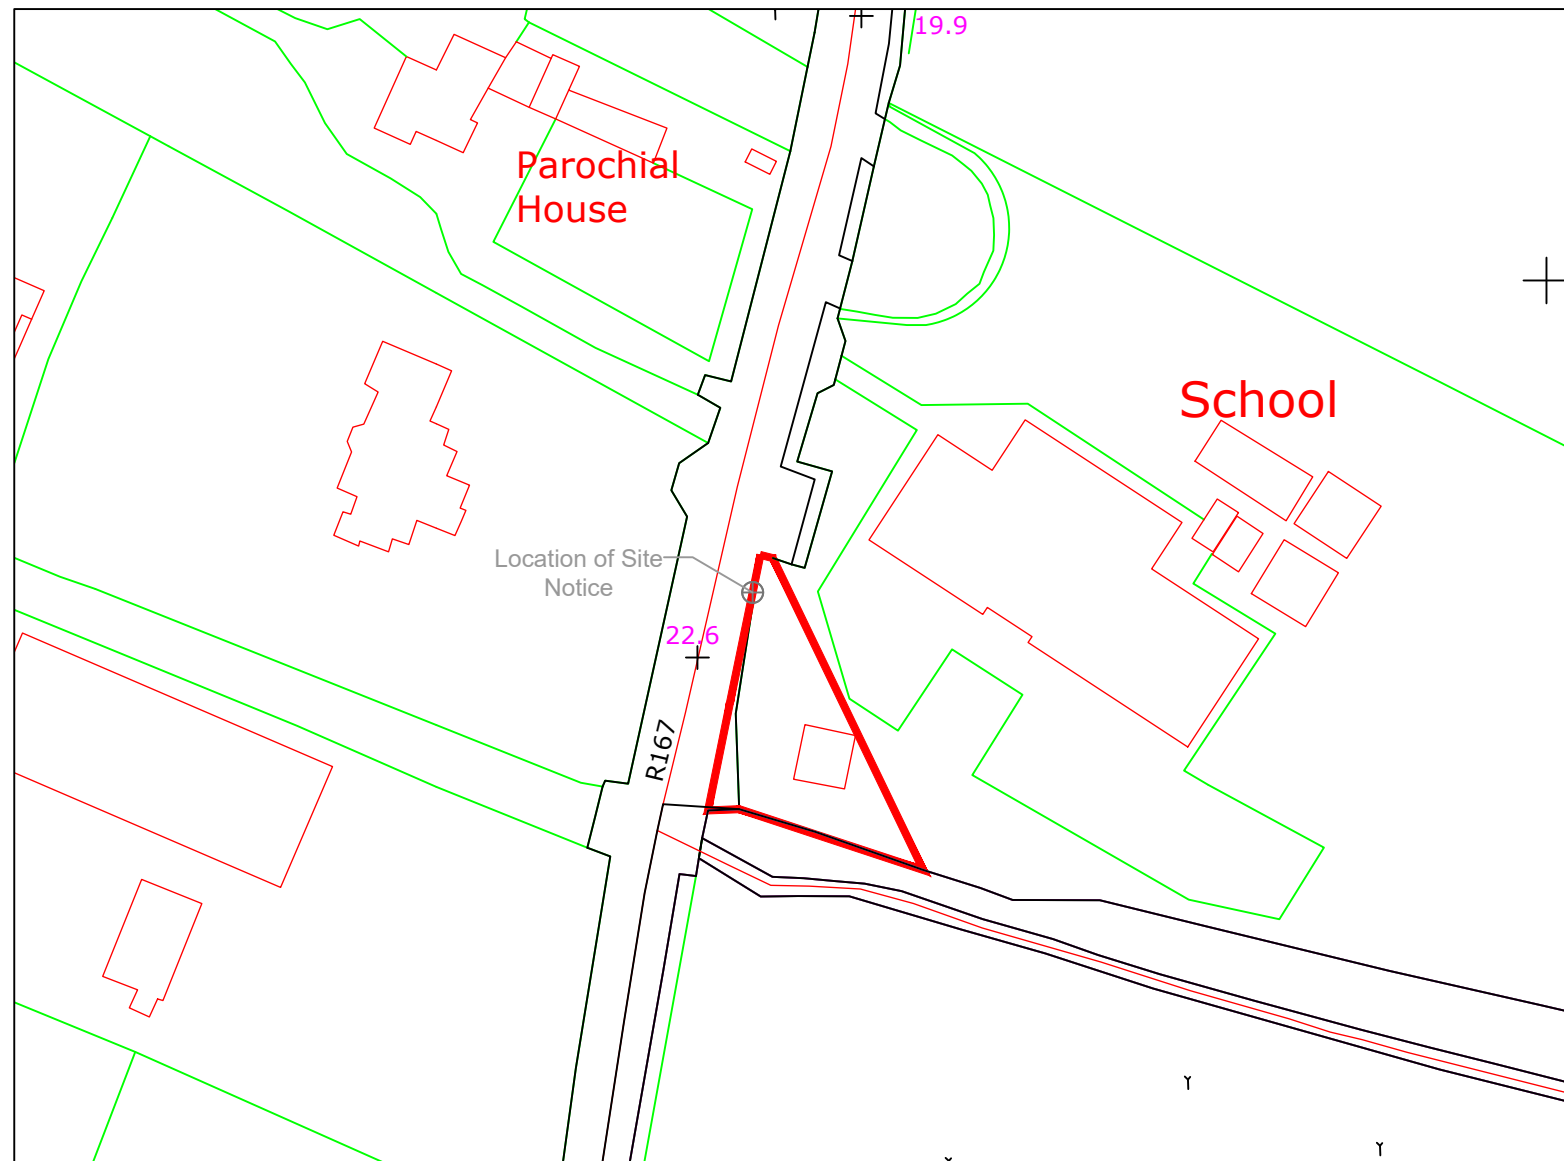

NOTES:

Key:

- ▬ Proposed Part 8 Site Area
- ⊕ Location of Site Notice

OSi Map Ref: 2194_D

**COMHAIRLE CONTAE LÚ
LOUTH COUNTY COUNCIL**

Council Offices, P: +353 419876100
COUNTY HALL F: +353 419839306
DUNDALK E: info@louthcoco.ie
Co.Louth eolas@contaelu.ie

PROJECT TITLE:

Termonfeckin playpark

DRAWING TITLE:

Site location

Scale: 1:1000 Sheet size: A4

Drawn by: AM

OS ref: OSi Map Ref: 2194_D

File ref:

Date: Sept 2023

Issued for: Part 8 Information

Revision: 0

Drawing no: 001

Includes Ordnance Survey Ireland data reproduced under OSI Licence number 2019/30/CCMA/LouthCountyCouncil. Unauthorised reproduction infringes Ordnance Survey Ireland and Government of Ireland copyright. © Ordnance Survey Ireland, 2019

Site Layout Plan 1:1000