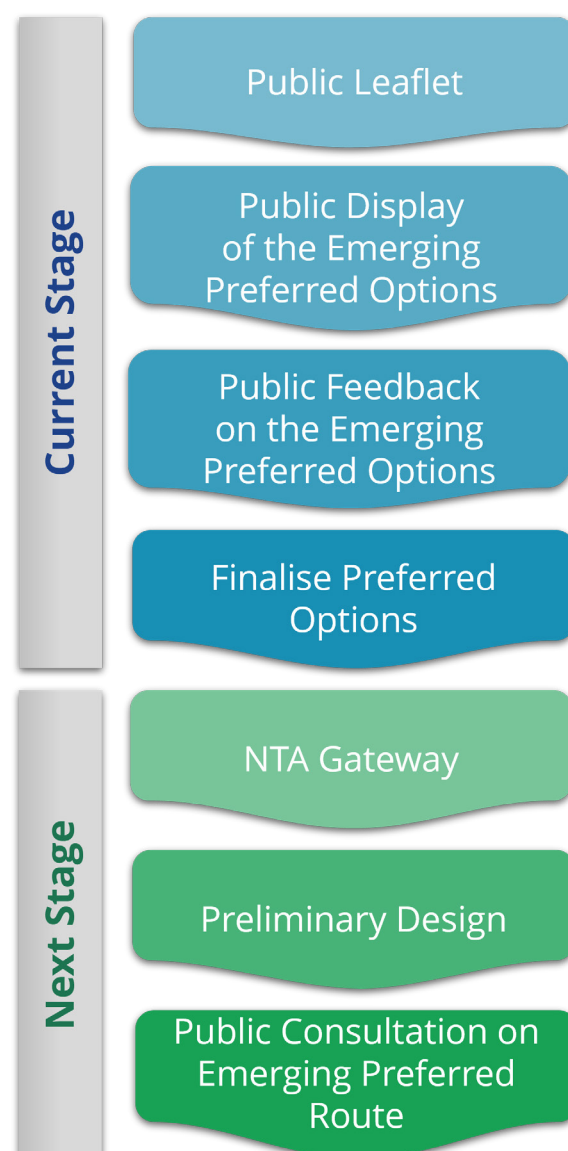

where these emerging preferred options will be displayed, and the Project Team will be on hand to answer any queries

What's Happening Now?

This is the first non-statutory public engagement / consultation, and the project team is now seeking your feedback on the emerging preferred options for the scheme.

Any considerations, information or constraints are welcome, and will be assessed by the project team in the further development of the scheme.

What Happens Next?

Any comments/information received at this stage will inform the preliminary design for each scheme. The Project Team will pay significant attention to the following items:

- Local Constraints along the Road Corridor
- Consistent and Continuous Facilities
- Access to Private Dwellings
- Junction Improvements
- Pedestrian Crossing Locations

Have your say!

All project information, including Project Drawings and Maps, are available to view at: <https://consult.louthcoco.ie/en/consultation/drogheda.activetravel.phase2>