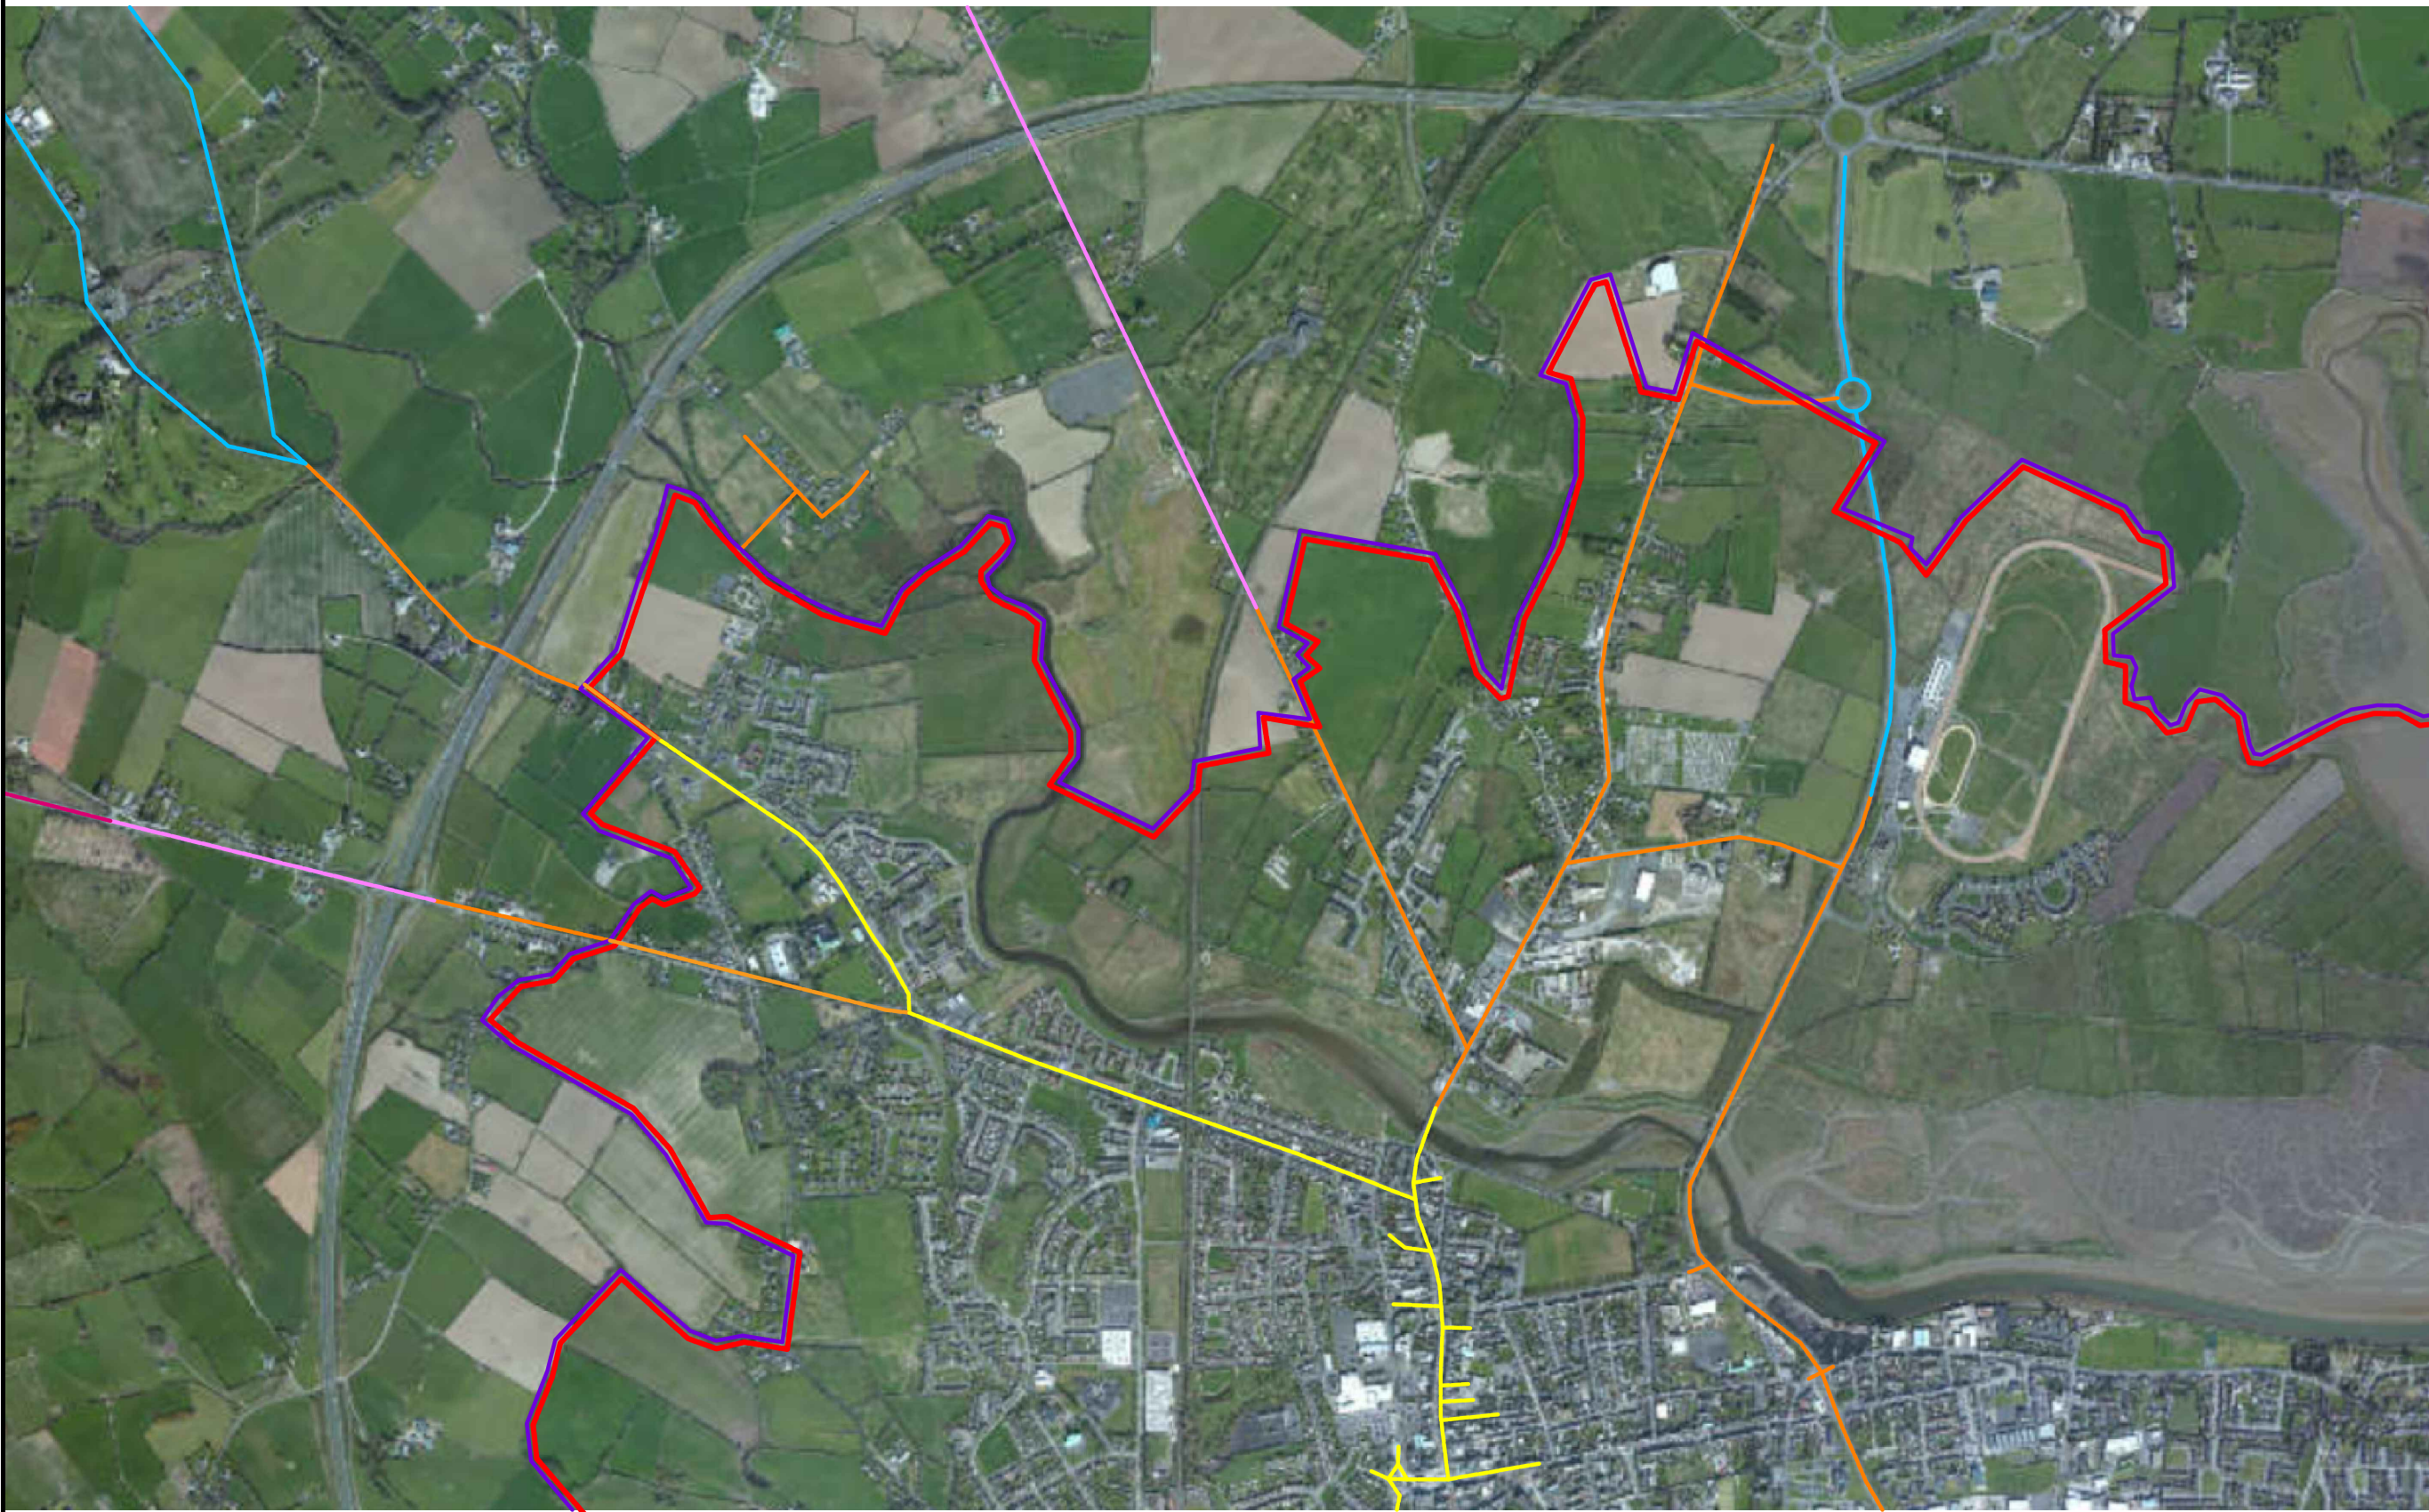

LEGEND:

 USLZ / 30 ZONE

 30KMPH

 50KMPH

 60KMPH

 80KMPH

 100KMPH

 BOUNDARY LINE

SCALE

1:*****

PATH

DWG NO.

DATE

MAY 2025

DWG REVISION NO.

NO.	DATE	DETAILS
NO.	18.07.25	