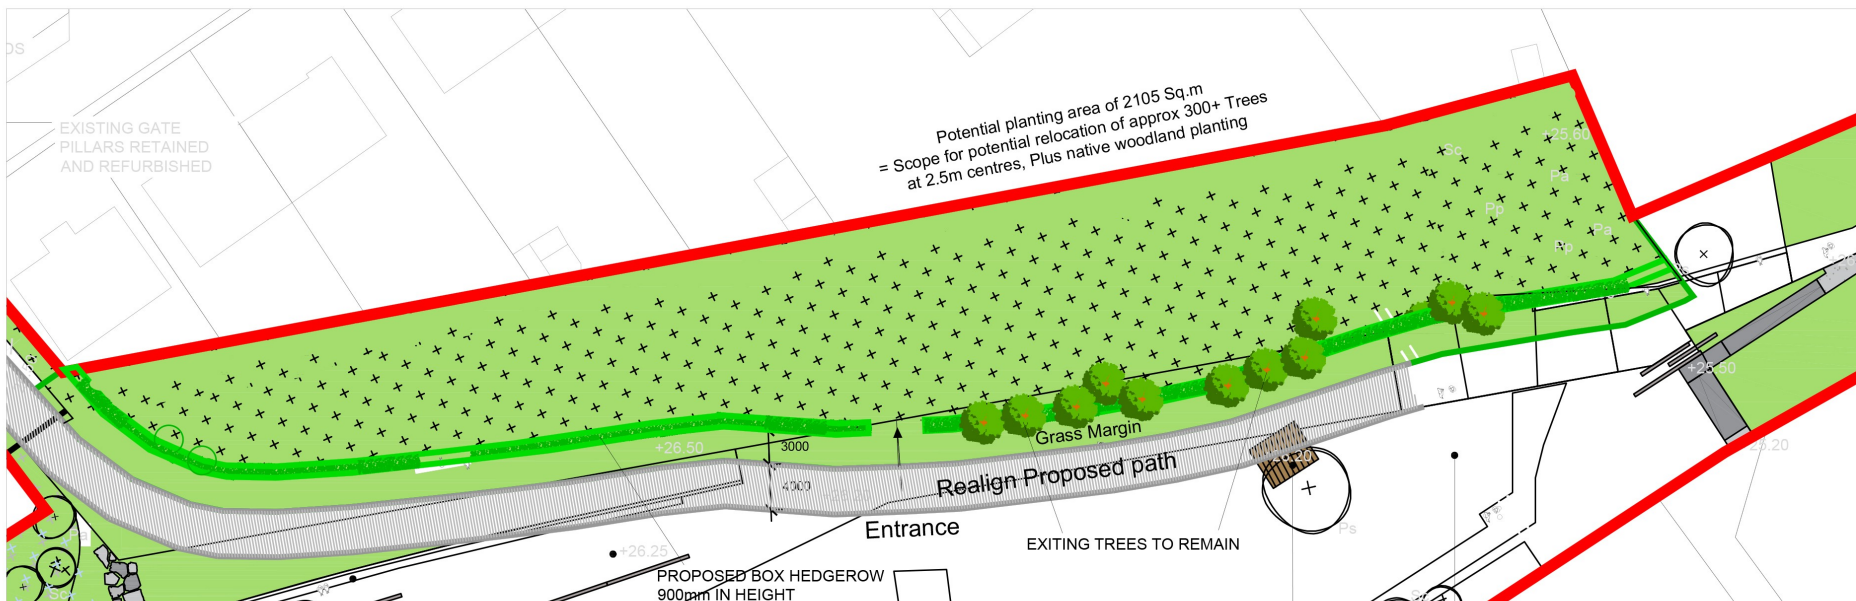

NOTES:

OSi Map Ref: 2190-B

Key:

PLAN VIEW

EXISTING LOCATION OF GREEN SPACE

POTENTIAL ARTISTIC IMPRESSION OF MEMORIAL GARDEN

**COMHAIRLE CONTAE LÚ
LOUTH COUNTY COUNCIL**

Council Offices, P: +353 419876100
COUNTY HALL, F: +353 419839306
DUNDALK, E: info@louthcoco.ie
Co.Louth, eolas@contaelu.ie

PROJECT TITLE :

ARDEE RAILWAY LANDS

DRAWING TITLE :

MEMORIAL GARDEN

Scale: 1:500

Sheet size: A3

Drawn by: KM

OS ref:

File ref: N: Infrastructure, 1 regeneration team, RRDF, Ardee 2040, 05, Memorial.

Date: July 2025

Issued for:

Revision: 0

Drawing no: LCC-ARD-DRG-1.0