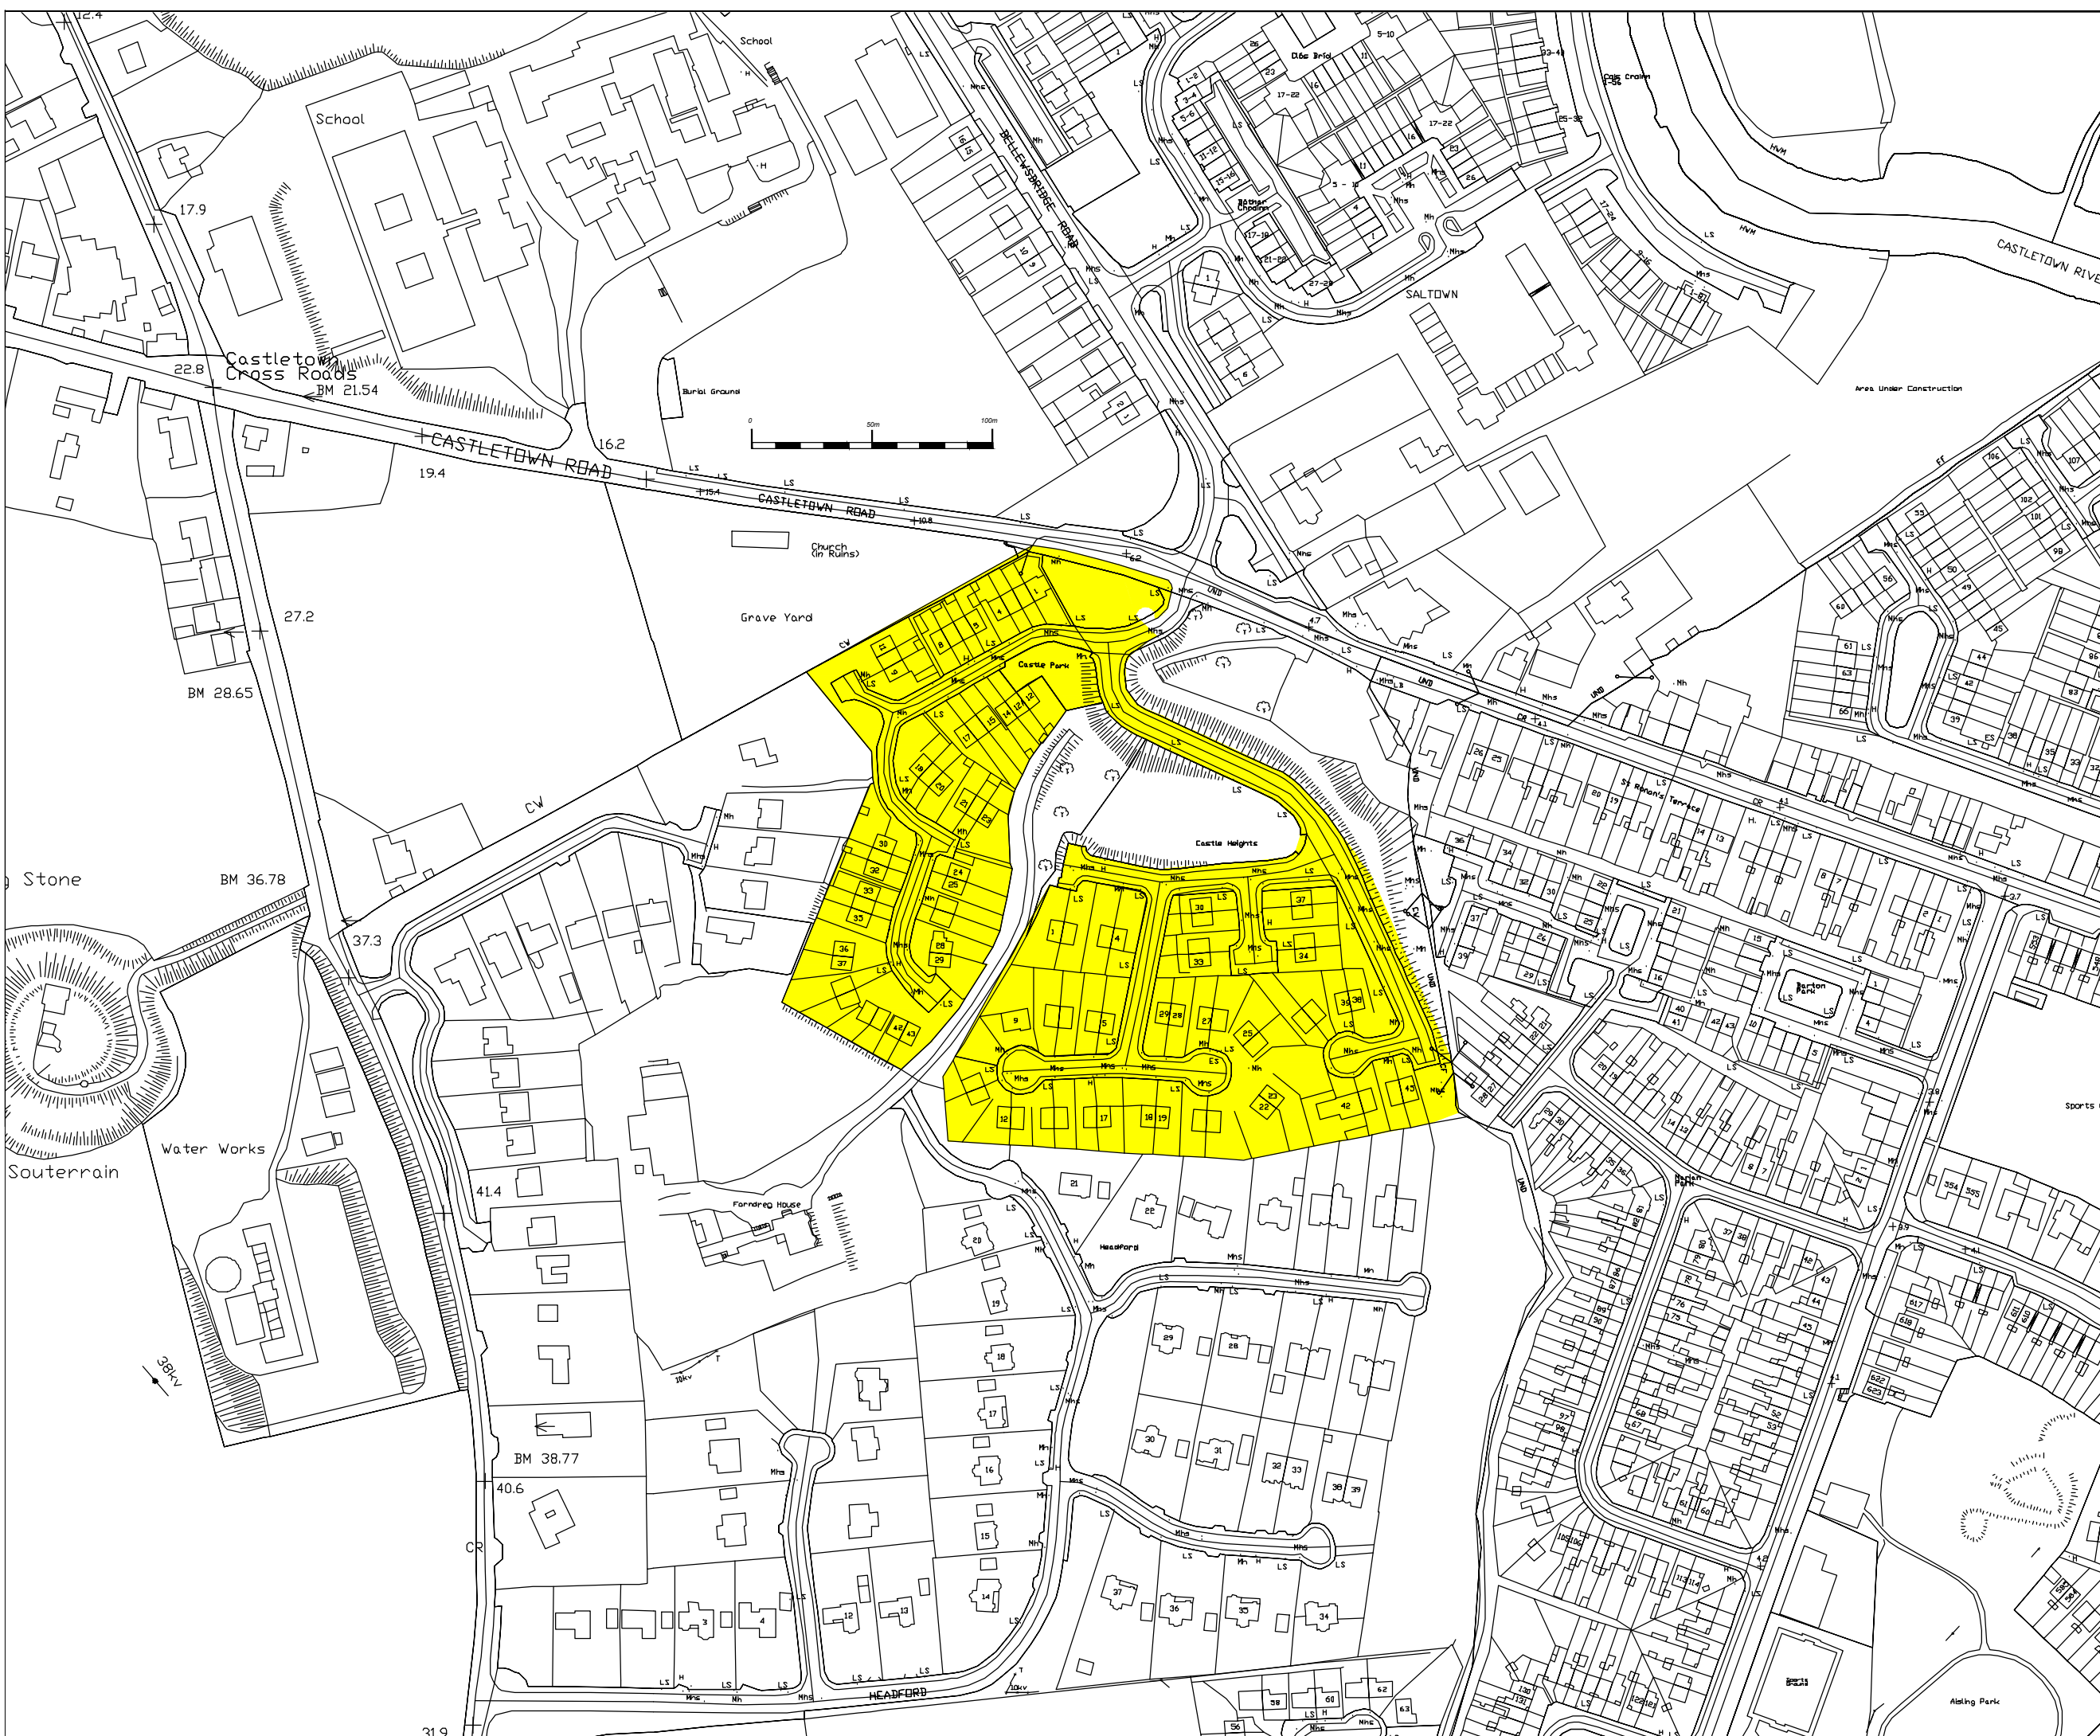

Notes

- Default Speed Limits as listed below apply to all public roads unless stated otherwise in Louth Road Traffic Special Speed Limit Bye-Laws 2018.

Default Speed Limits

- Motorway (M) - 120 km/h
- National Roads (N, NP, NS) - 100 km/h
- Regional Roads - 80 km/h
- Local Roads (LP, LS, LT) - 80 km/h
- Built-up Area - 50 km/h

Legend

Extent of special 30km/h speed limit speed limit

Comhairle Contae Lú
Louth County Council
 Town Hall, Crowe St.,
 Dundalk, County Louth
 A91 W20C
 Phone 042 9351150 (Infrastructure)

Scheme:
**Louth County Council Housing Estates
 Special Speed Limit Bye-laws 2022**

Title:
Castle Park and Castle Heights, Dundalk

Designed: . Checked: JOH
 Drawn: RF Approved: JOH

Date: February 2022 Drg. No.
 Scale: 1:2500 (A3) **SL-05-2022**