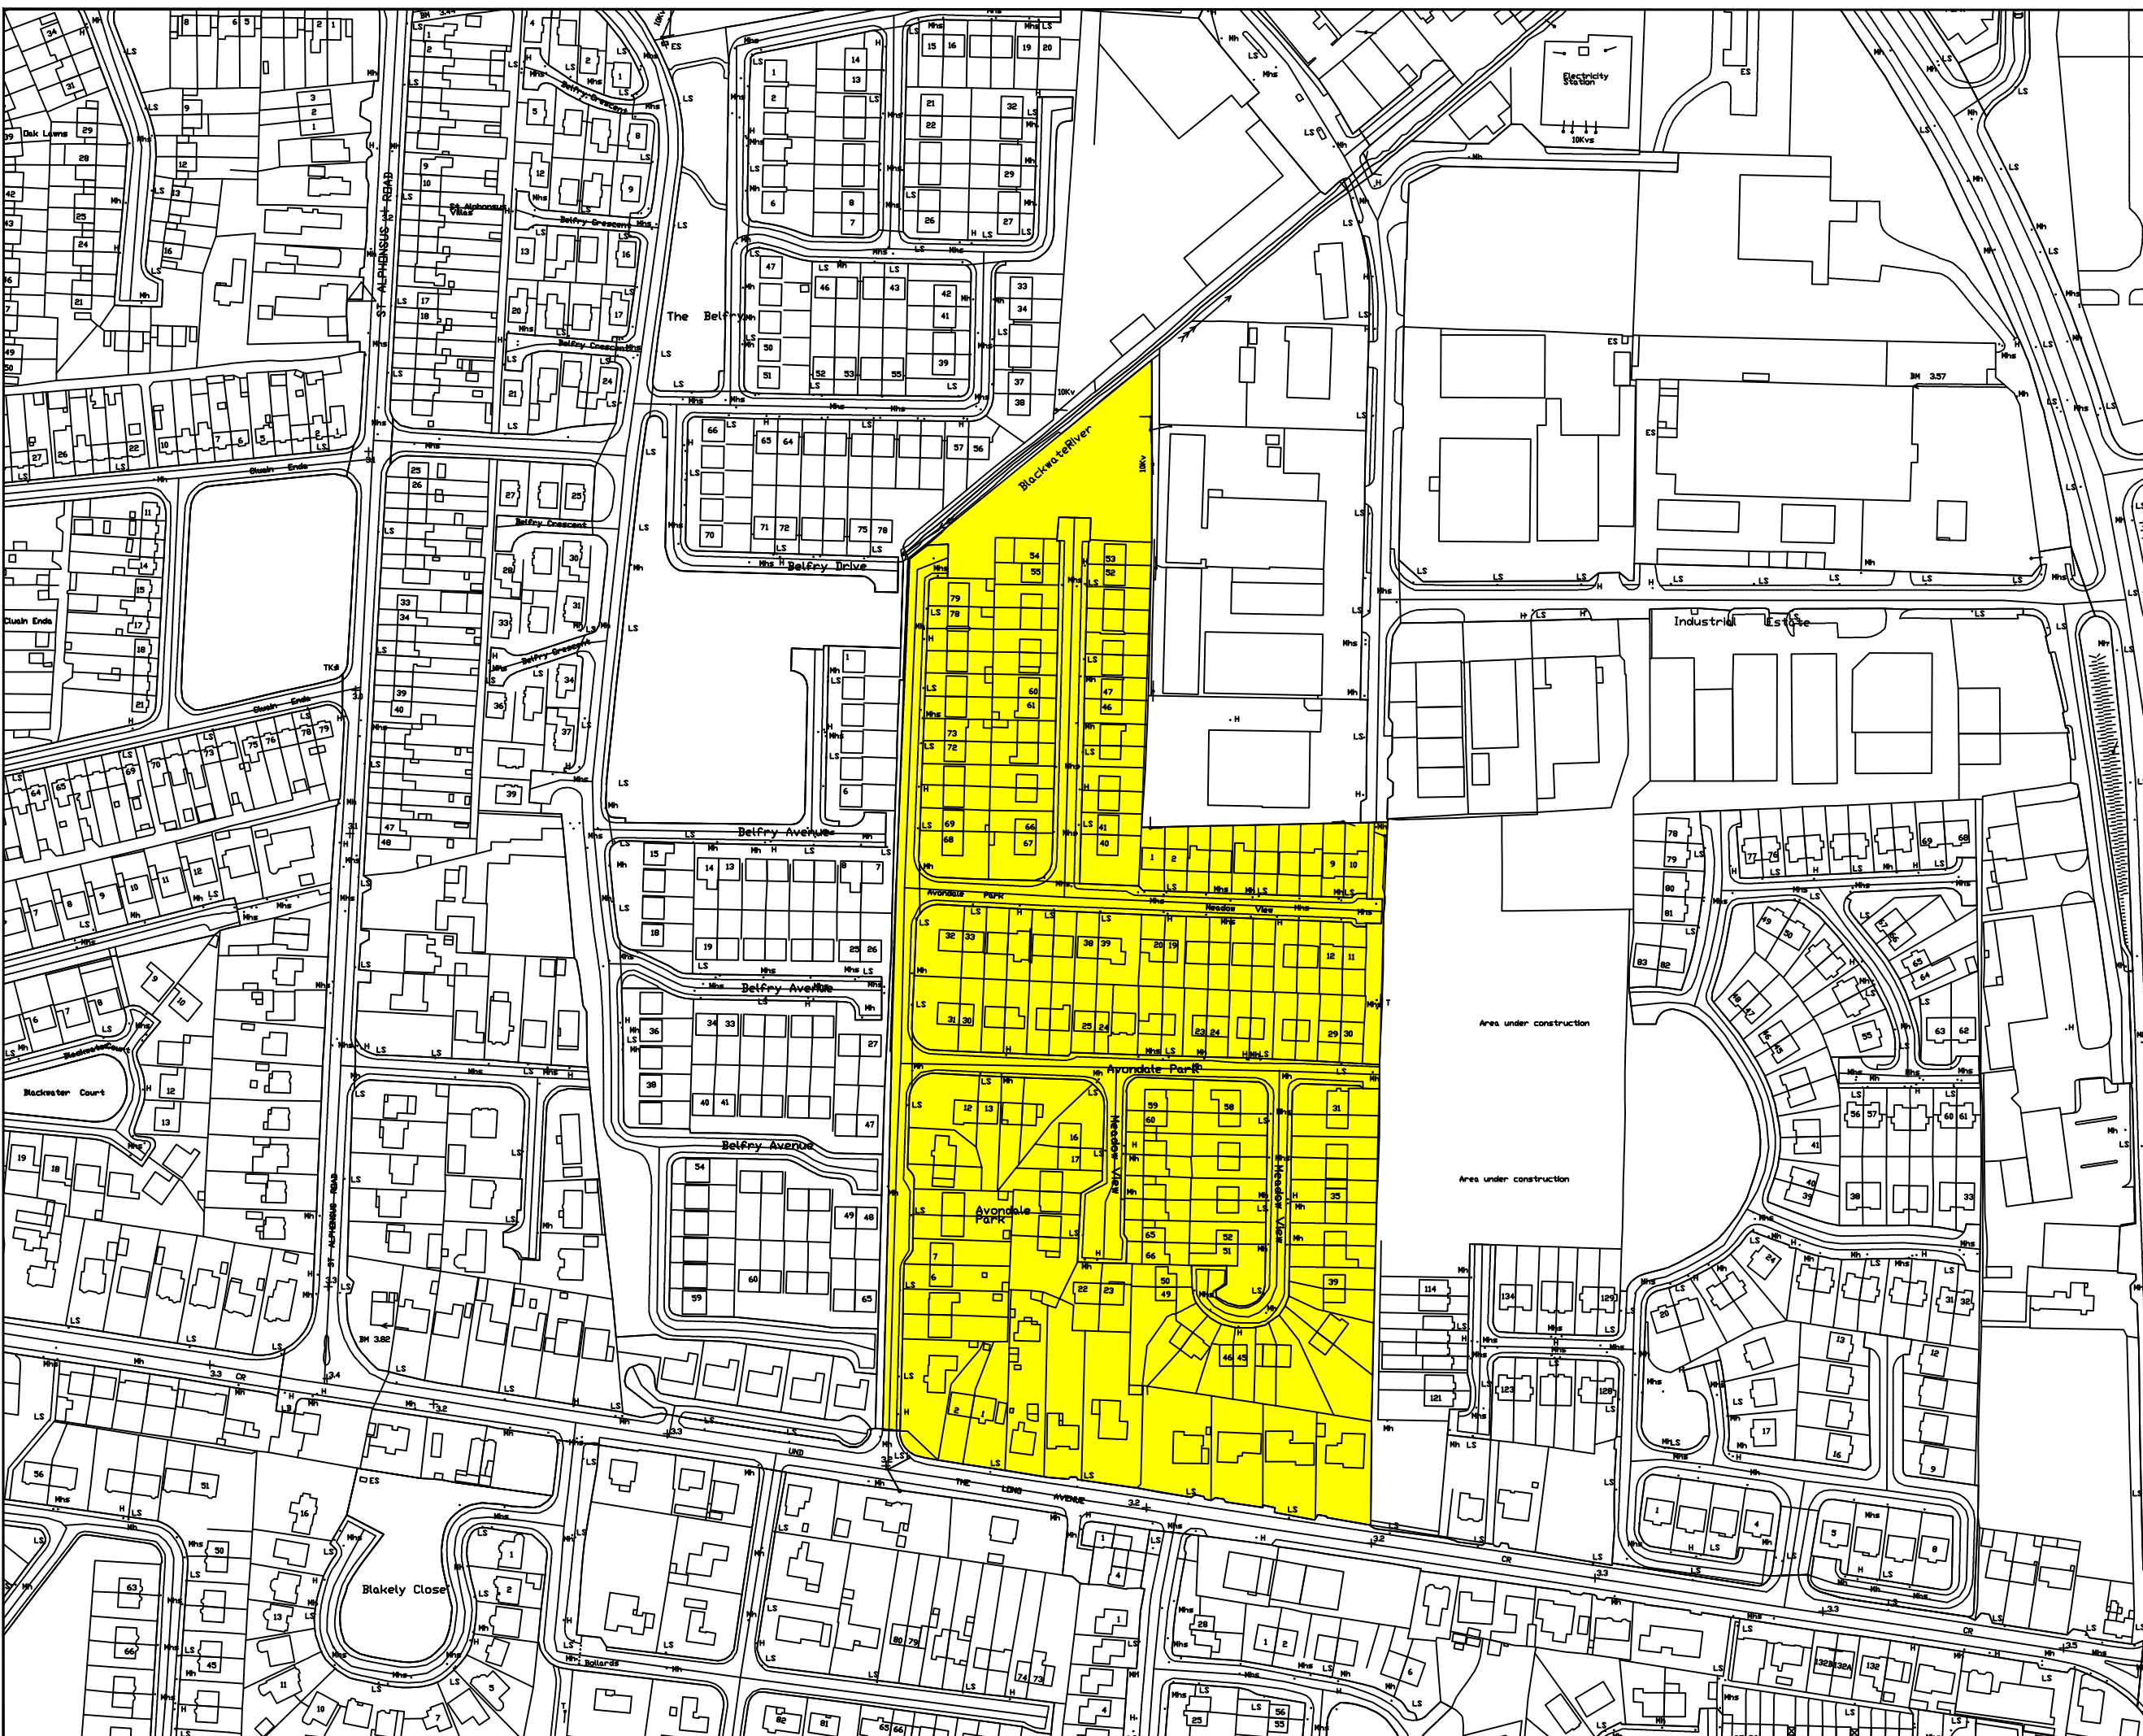

Notes

- Default Speed Limits as listed below apply to all public roads unless stated otherwise in Louth Road Traffic Special Speed Limit Bye-Laws 2018.

Default Speed Limits

- Motorway (M) - 120 km/h
- National Roads (N, NP, NS) - 100 km/h
- Regional Roads - 80 km/h
- Local Roads (LP, LS, LT) - 80 km/h
- Built-up Area - 50 km/h

Legend

 Extent of special 30km/h speed limit

Comhairle Contae Lú
Louth County Council
 Town Hall, Crowe St.,
 Dundalk, County Louth
 A91 W20C
 Phone 042 9931310 (info@louthcoco.ie)

Scheme: Louth County Council Housing Estates Special Speed Limit-Bye Laws 2022

Title: Meadowview, Avondale, Avenue Road, Dundalk

Designed: Checked: JOH
 Drawn: RF Approved: JOH

Date: February 2022 Drg. No.
 Scale: 1:2500(A3) **SL-13-2022**