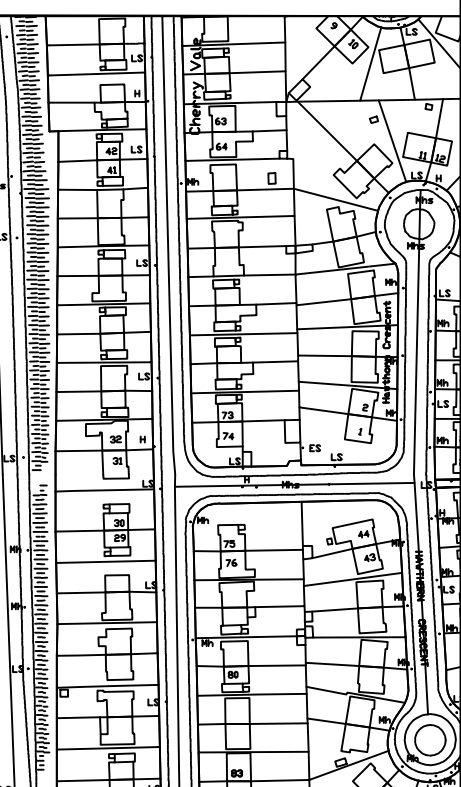

Notes

- Default Speed Limits as listed below apply to all public roads unless stated otherwise in Louth Road Traffic Special Speed Limit Bye-Laws 2018.

Default Speed Limits

- Motorway (M) - 120 km/h
- National Roads (N, NP, NS) - 100 km/h
- Regional Roads - 80 km/h
- Local Roads (LP, LS, LT) - 80 km/h
- Built-up Area - 50 km/h

Legend

 Extent of special 30km/h speed limit

Comhairle Contae Lú
Louth County Council
 Town Hall, Crowe St.,
 Dundalk, County Louth
 A91 W20C
 Phone 042 9931310 (info@louthcoco.ie)

Scheme: Louth County Council Housing Estates Special Speed Limit-Bye Laws 2022

Title: Meadowview, Avondale, Avenue Road, Dundalk

Designed: Checked: JOH
 Drawn: RF Approved: JOH

Date: February 2022 Drg. No.
 Scale: 1:2500(A3) **SL-13-2022**