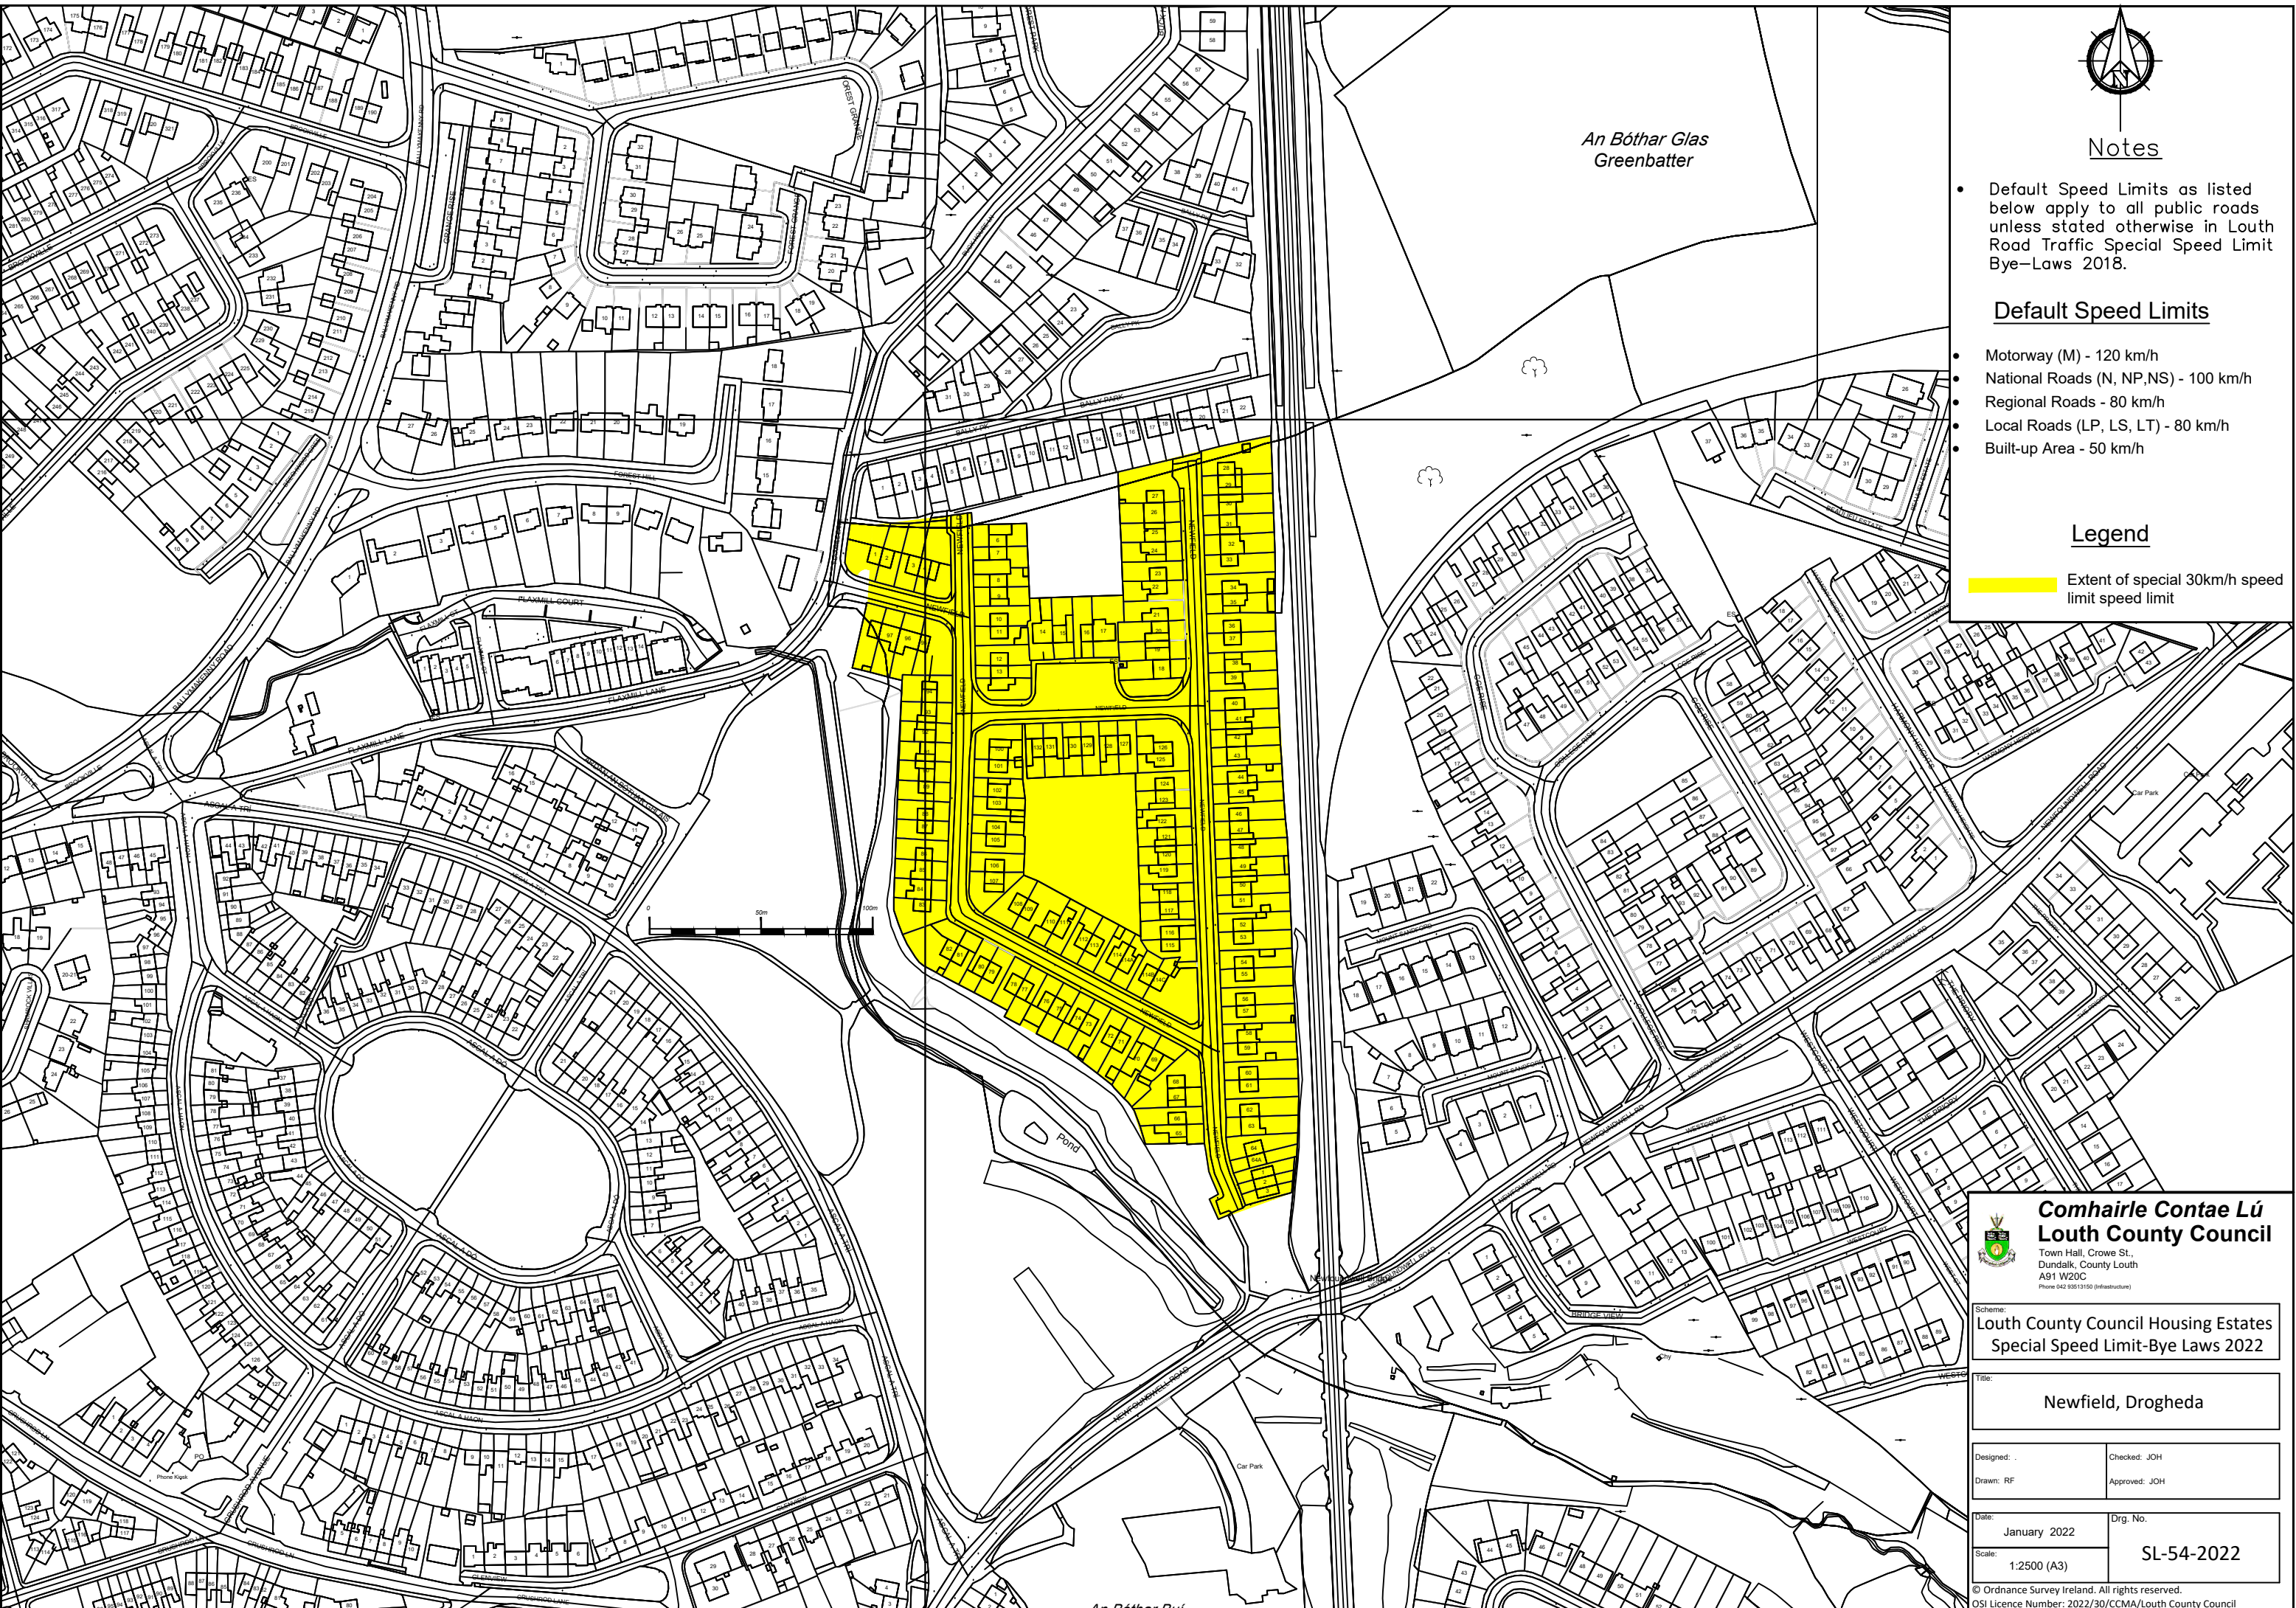

Notes

- Default Speed Limits as listed below apply to all public roads unless stated otherwise in Louth Road Traffic Special Speed Limit Bye-Laws 2018.

Default Speed Limits

- Motorway (M) - 120 km/h
- National Roads (N, NP, NS) - 100 km/h
- Regional Roads - 80 km/h
- Local Roads (LP, LS, LT) - 80 km/h
- Built-up Area - 50 km/h

Legend

 Extent of special 30km/h speed limit speed limit

An Bóthar Glas  
Greenbatter

**Comhairle Contae Lú**  
**Louth County Council**  
 Town Hall, Crowe St.,  
 Dundalk, County Louth  
 A91 W20C  
 Phone 042 93513150 (Infrastructure)

Scheme:  
**Louth County Council Housing Estates  
 Special Speed Limit-Bye Laws 2022**

Title:  
**Newfield, Drogheda**

Designed: ..  
 Drawn: RF

Checked: JOH  
 Approved: JOH

Date:  
**January 2022**

Scale:  
**1:2500 (A3)**