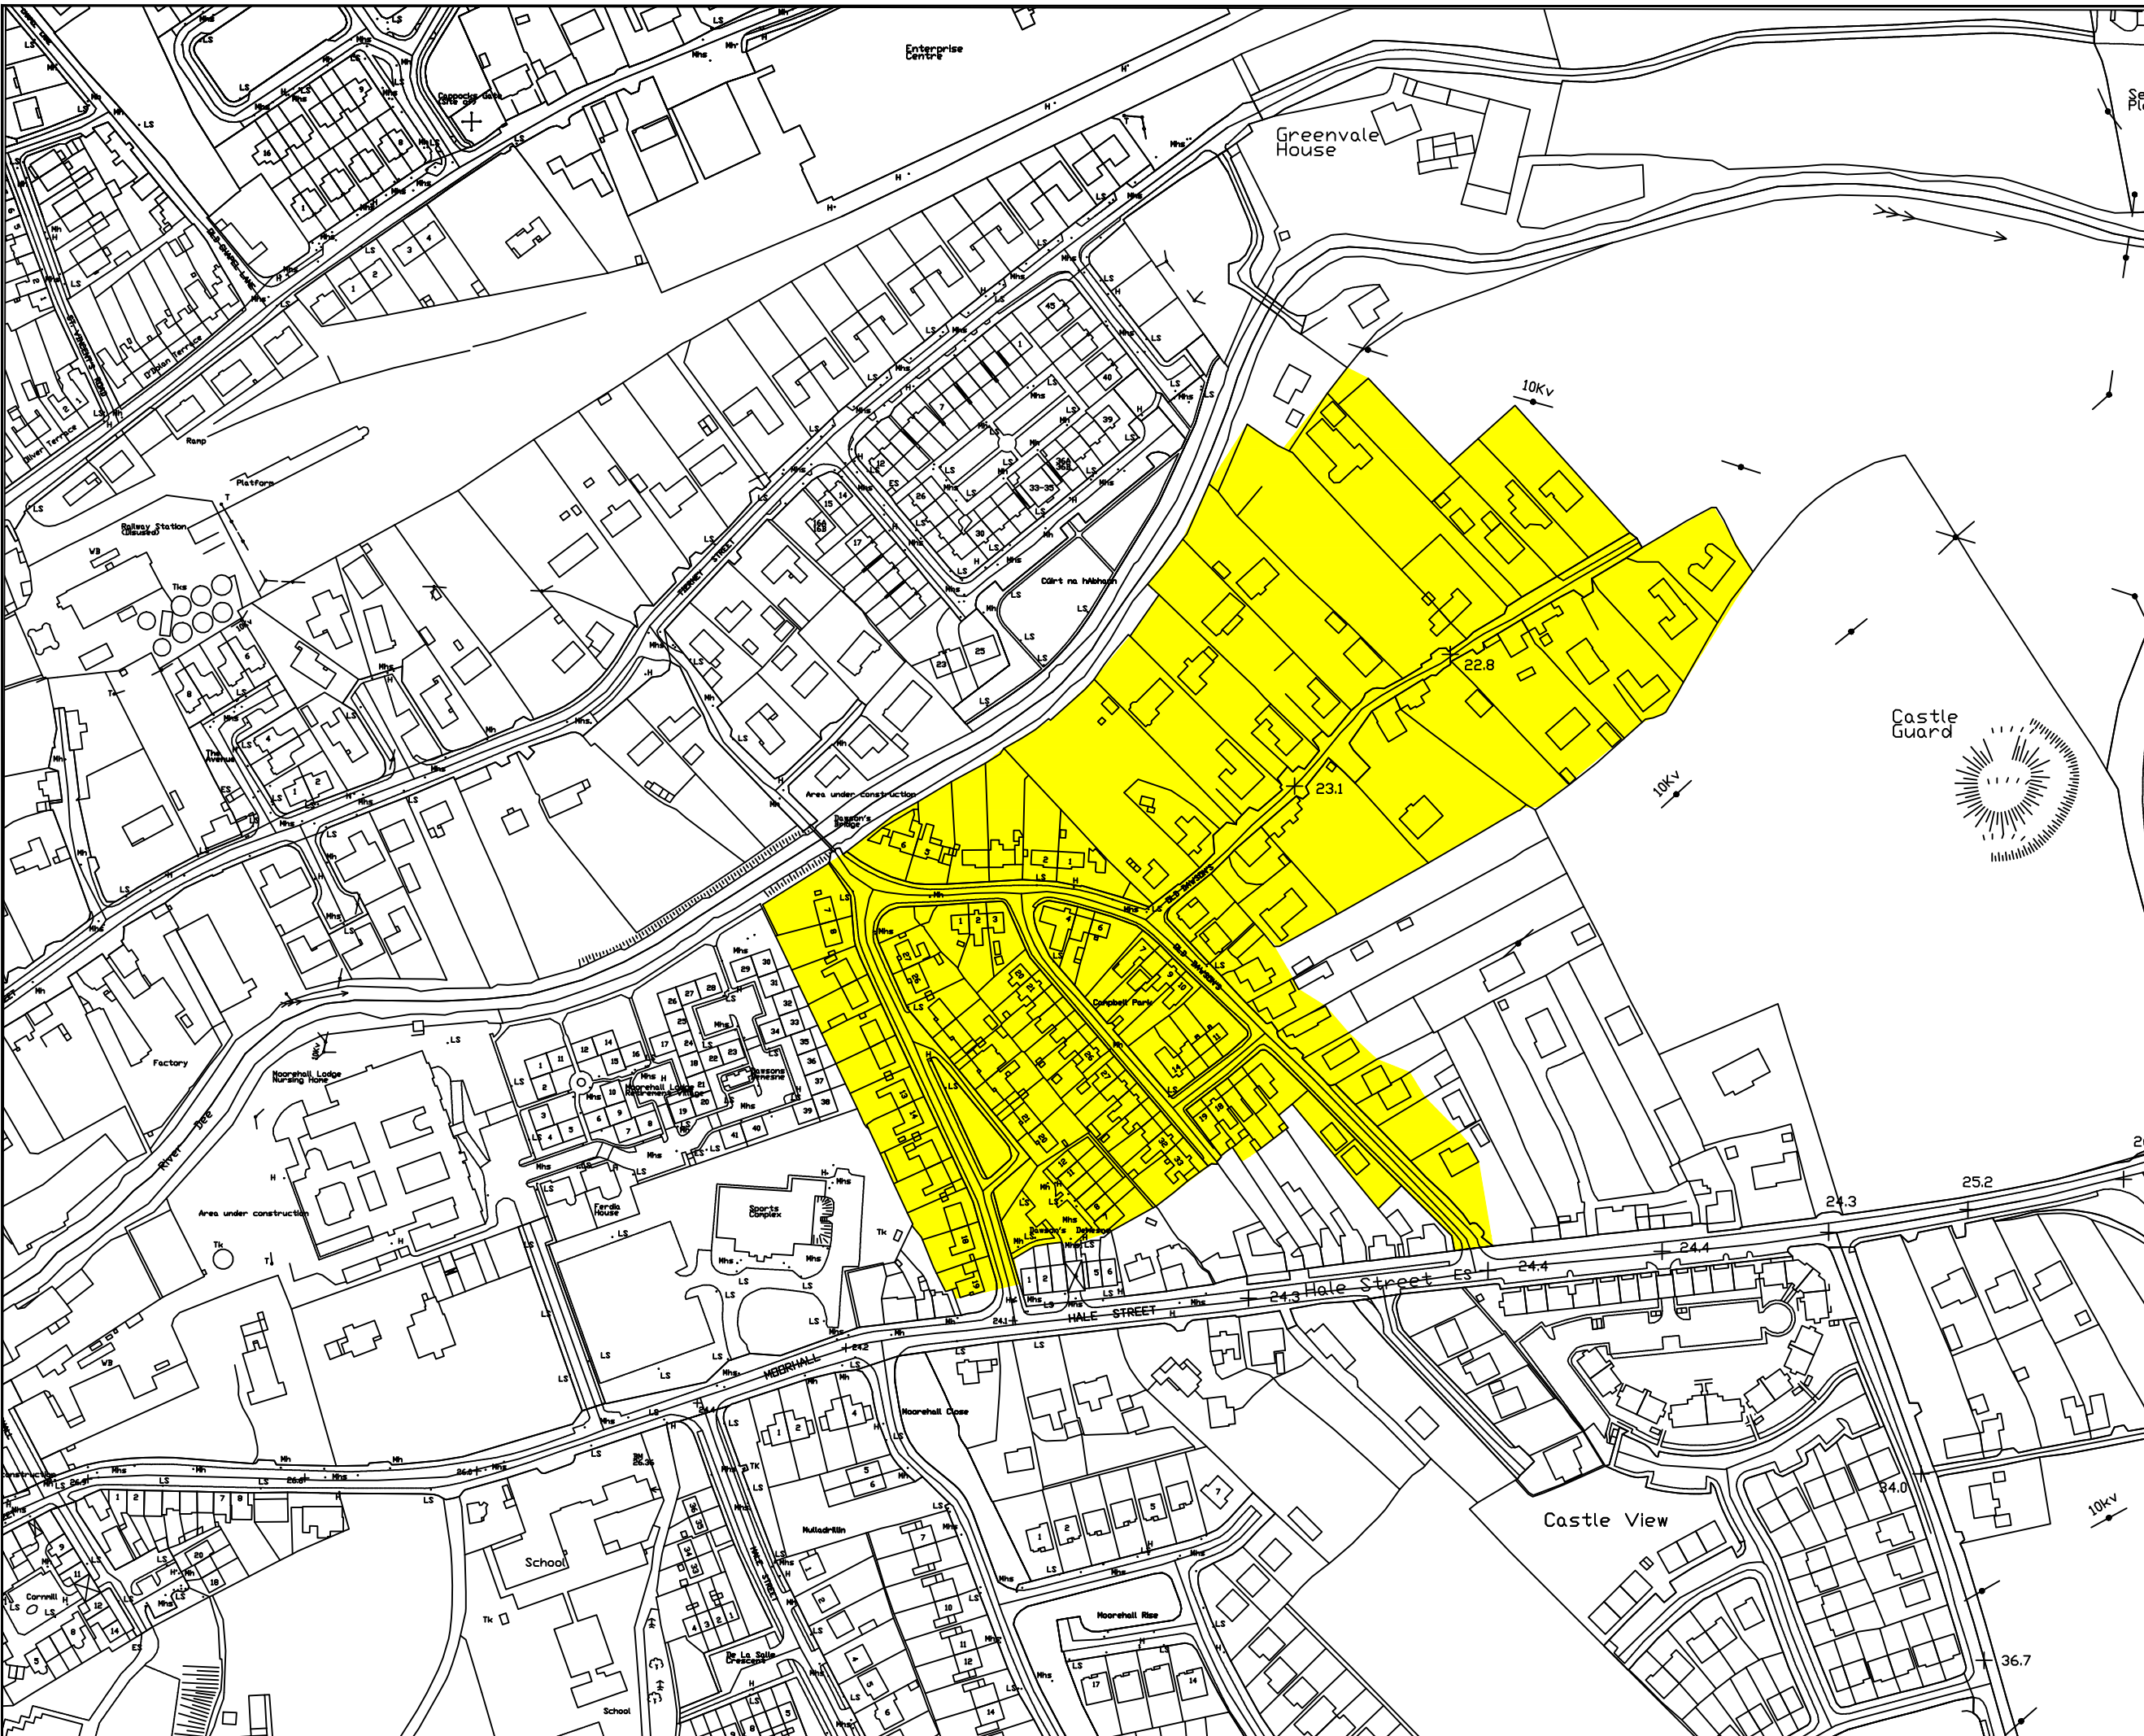

Notes

• Default Speed Limits as listed below apply to all public roads unless stated otherwise in Louth Road Traffic Special Speed Limit Bye-Laws 2018.

Default Speed Limits

- Motorway (M) - 120 km/h
- National Roads (N, NP, NS) - 100 km/h
- Regional Roads - 80 km/h
- Local Roads (LP, LS, LT) - 80 km/h
- Built-up Area - 50 km/h

Legend

 Extent of special 30km/h speed limit speed limit

Comhairle Contae Lú
Louth County Council
 Town Hall, Crowe St.,
 Dundalk, County Louth
 A91 W20C
 Phone 042 8513150 (Infrastructure)

Scheme:
Louth County Council Housing Estates
Special Speed Limit-Bye Laws 2022

Title:
Campbell's Park and
Dawson's Demesne, Ardee

Designed: .	Checked: JOH
Drawn: RF	Approved: JOH

Date: February 2022	Org. No. SL-20-2022
Scale: 1:2500(A3)	