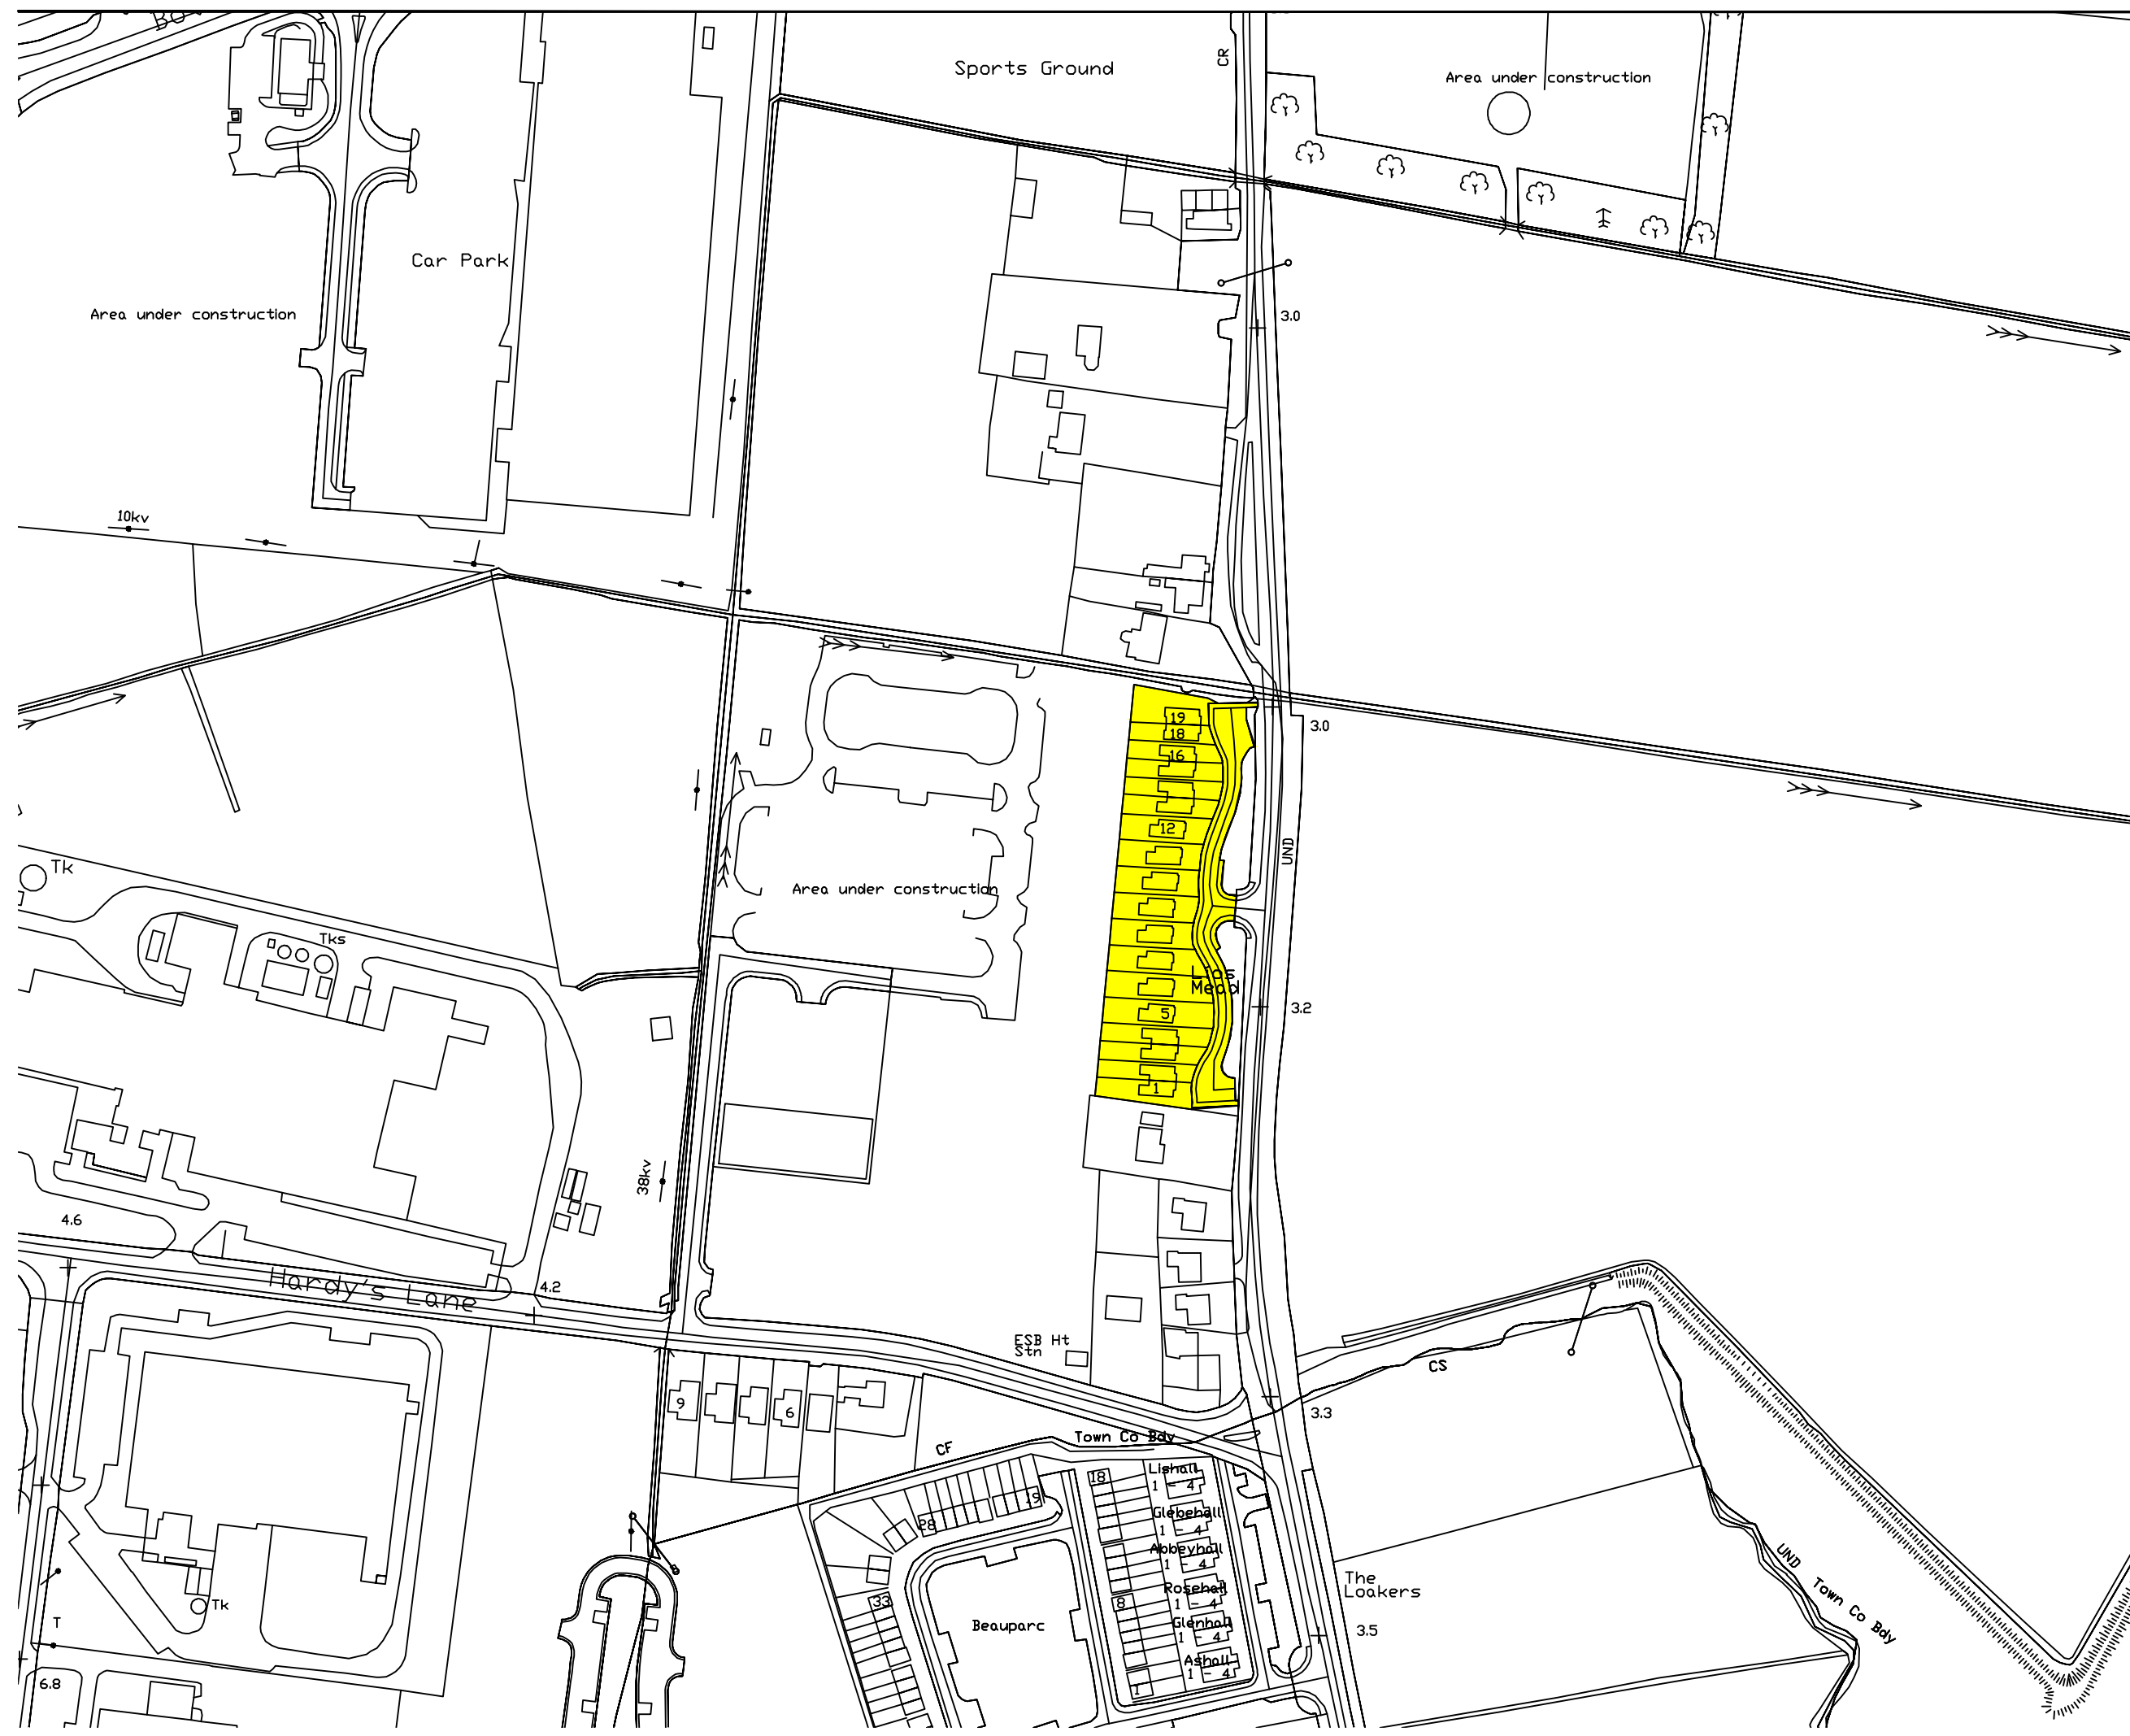

Notes

- Default Speed Limits as listed below apply to all public roads unless stated otherwise in Louth Road Traffic Special Speed Limit Bye-Laws 2018.

Default Speed Limits

- Motorway (M) - 120 km/h
- National Roads (N, NP, NS) - 100 km/h
- Regional Roads - 80 km/h
- Local Roads (LP, LS, LT) - 80 km/h
- Built-up Area - 50 km/h

Legend

 Extent of special 30km/h speed limit speed limit

Comhairle Contae Lú
Louth County Council
 Town Hall, Crowe St.,
 Dundalk, County Louth
 A91 W20C
 Phone 042 6915150 (Infrastructure)

Scheme:
**Louth County Council Housing Estates
 Special Speed Limit-Bye Laws 2022**

Title:
Lios Mead, Dundalk

Designed: ..	Checked: JOH
Drawn: RF	Approved: JOH

Date: February 2022	Dr. No.
Scale:	SL-12-2022