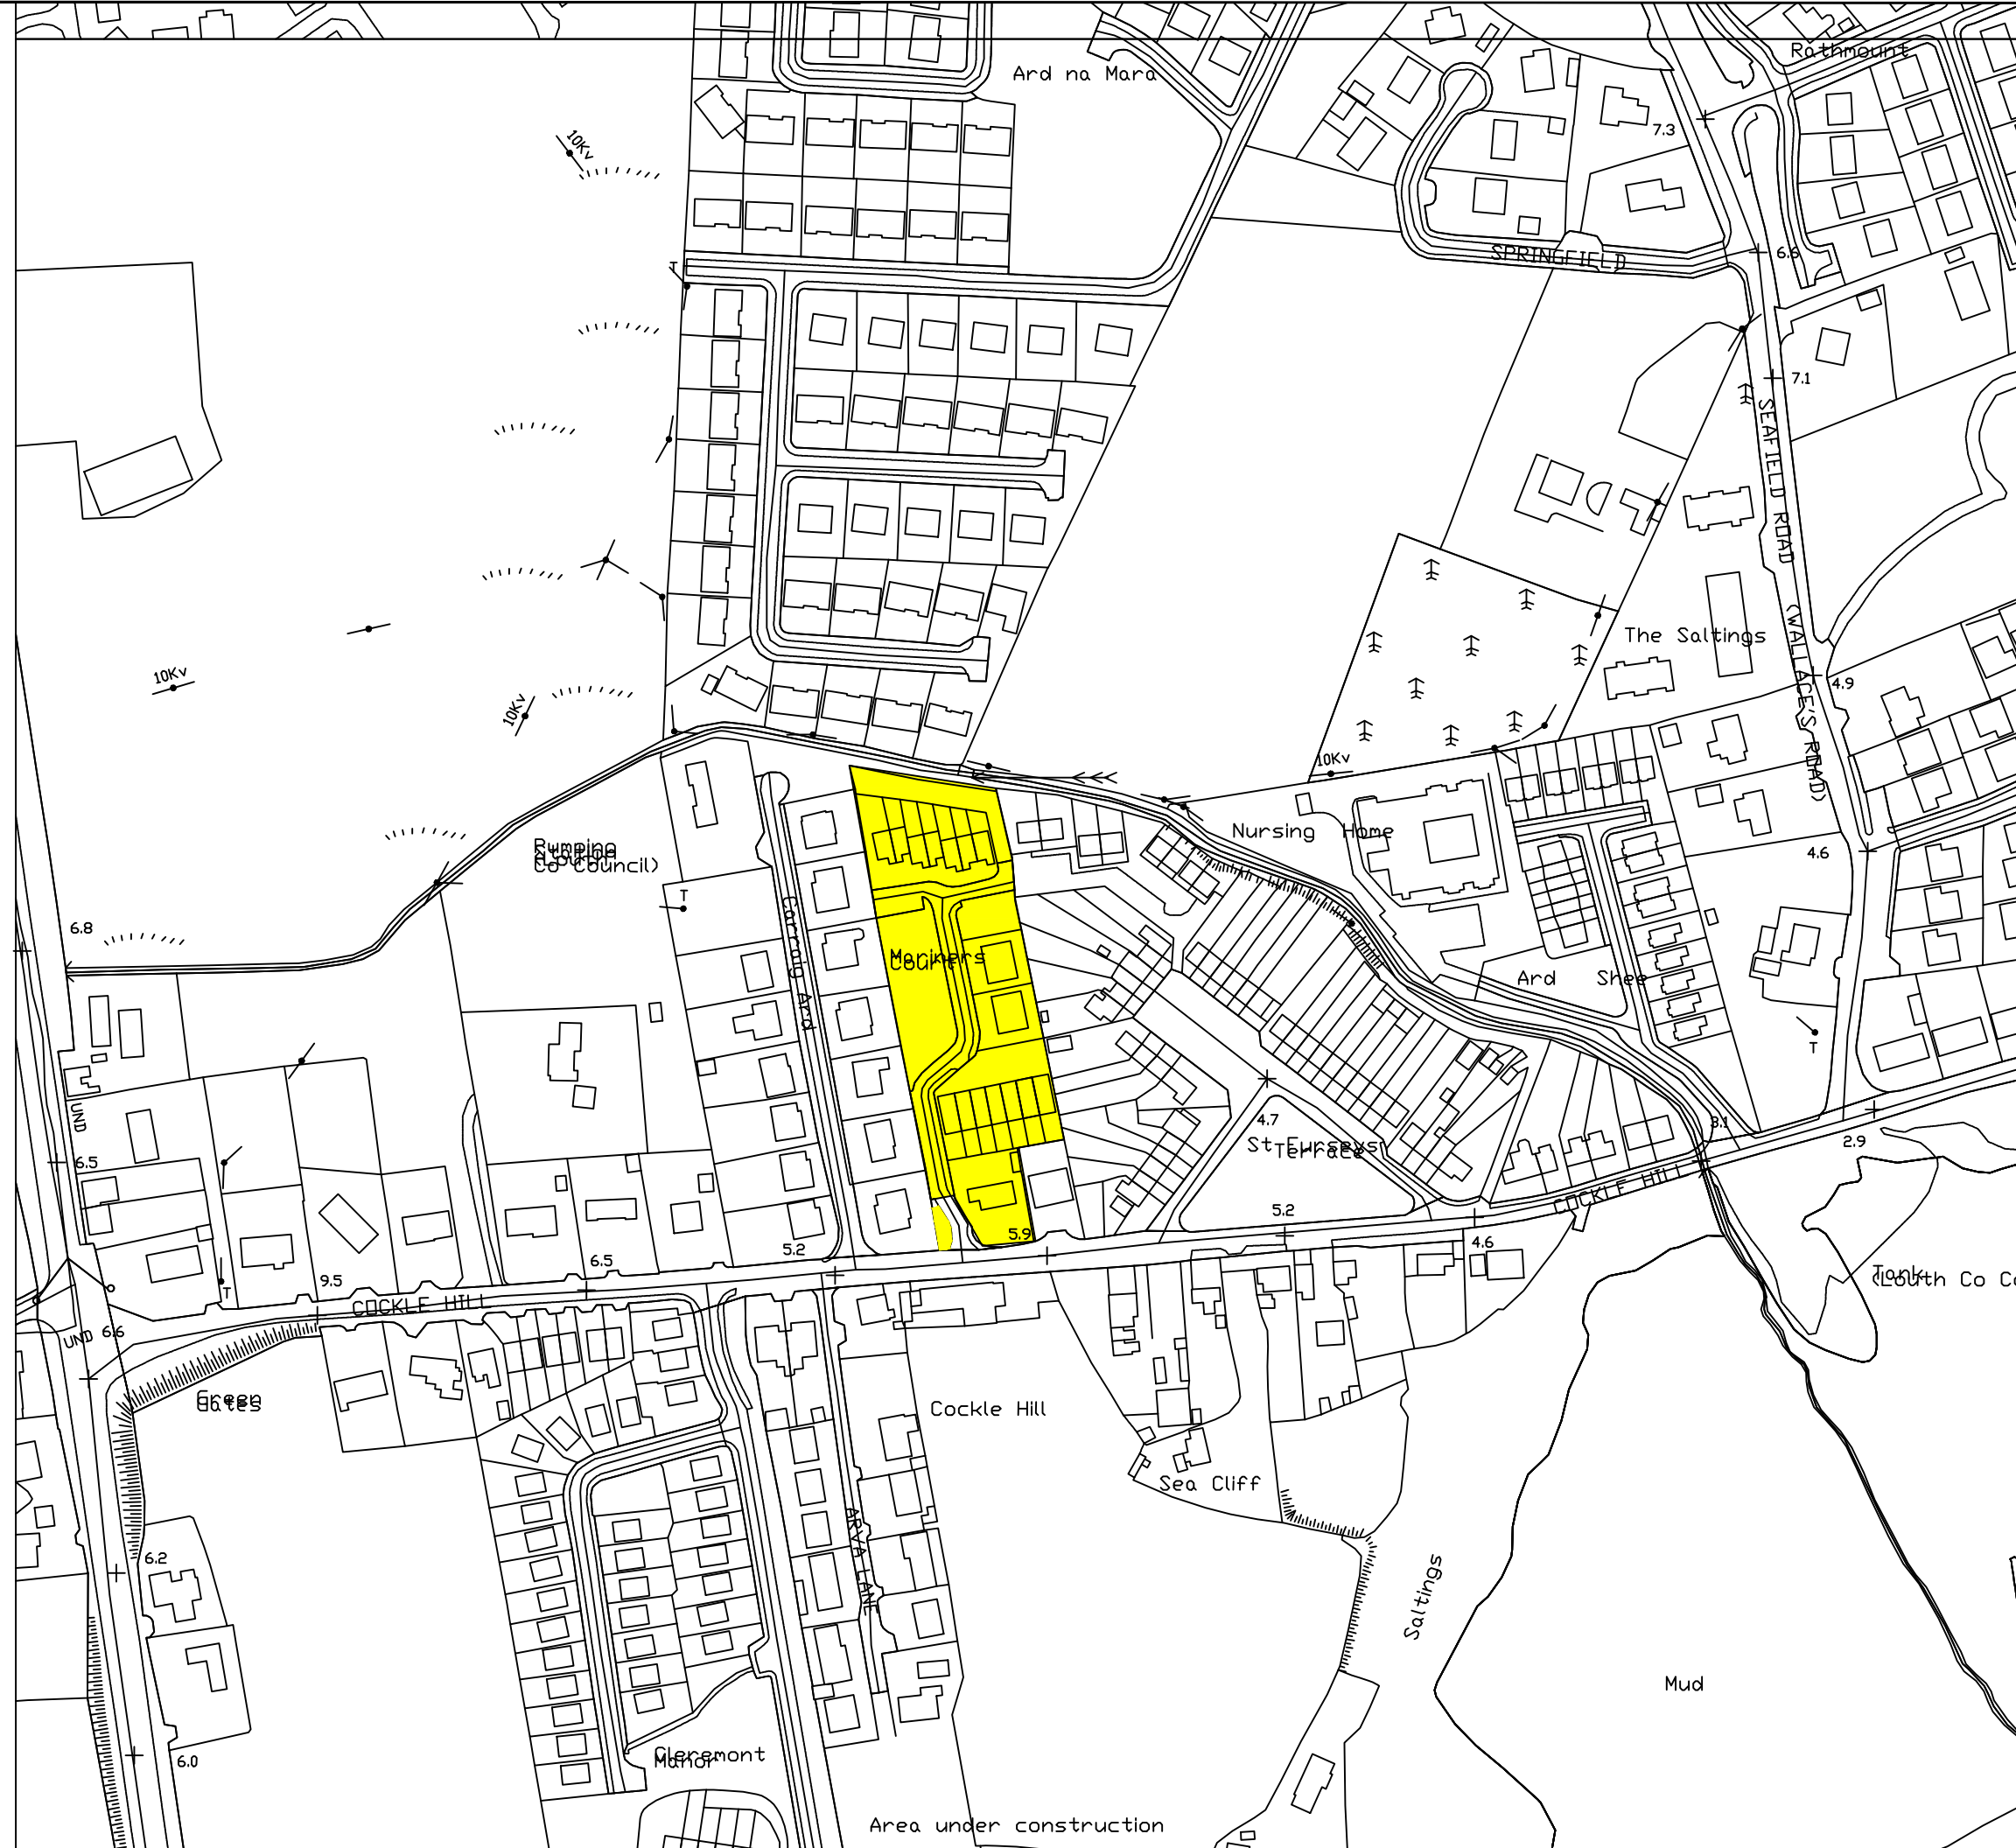

Notes

- Default Speed Limits as listed below apply to all public roads unless stated otherwise in Louth Road Traffic Special Speed Limit Bye-Laws 2018.

Default Speed Limits

- Motorway (M) - 120 km/h
- National Roads (N, NP, NS) - 100 km/h
- Regional Roads - 80 km/h
- Local Roads (LP, LS, LT) - 80 km/h
- Built-up Area - 50 km/h

Legend

 Extent of special 30km/h speed limit

Comhairle Contae Lú
Louth County Council
 Town Hall, Crowe St.,
 Dundalk, County Louth
 A91 W20C
 Phone 042 8551150 (Infrastructure)

Scheme:
 Louth County Council Housing Estates
 Special Speed Limit-Bye Laws 2022

Title:
 Mariner's Court, Blackrock

Designed: .	Checked: JOH
Drawn: RF	Approved: JOH

Date: February 2022	Drg. No. SL-30-2022
Scale: 1:2500(A3)	