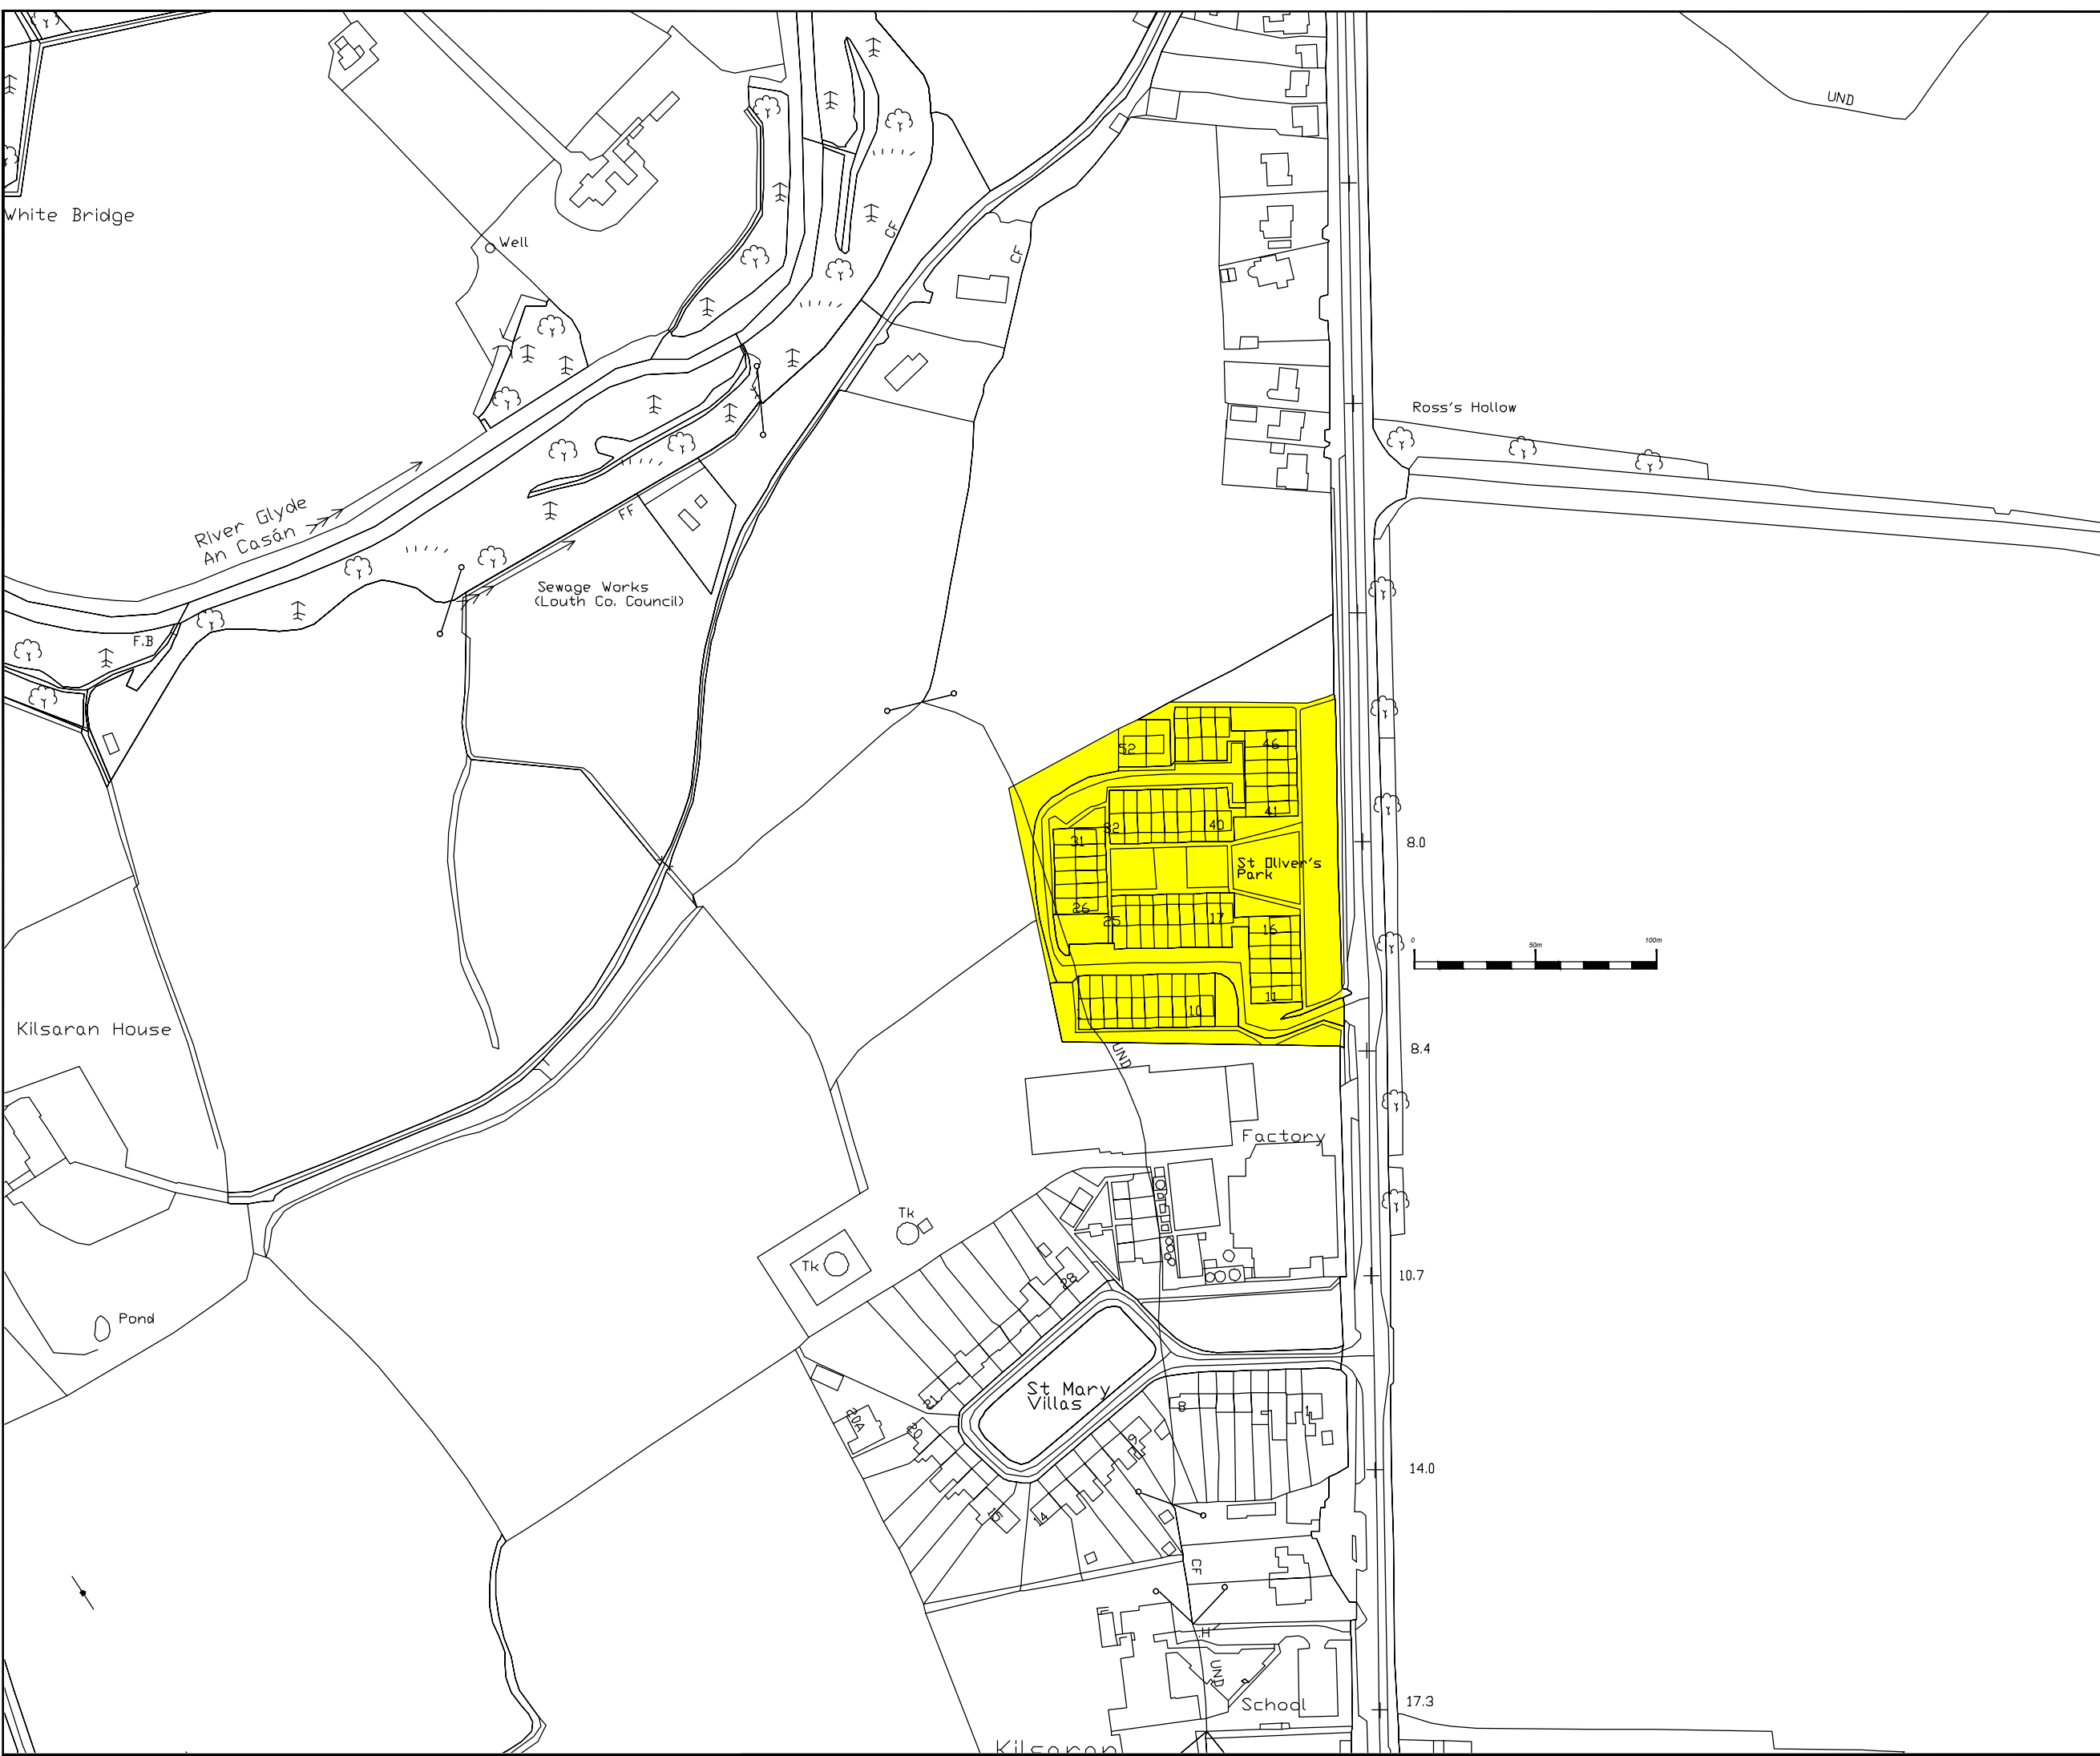

### Notes

- Default Speed Limits as listed below apply to all public roads unless stated otherwise in Louth Road Traffic Special Speed Limit Bye-Laws 2018.

### Default Speed Limits

- Motorway (M) - 120 km/h
- National Roads (N, NP, NS) - 100 km/h
- Regional Roads - 80 km/h
- Local Roads (LP, LS, LT) - 80 km/h
- Built-up Area - 50 km/h

### Legend

 Extent of special 30km/h speed limit speed limit

**Comhairle Contae Lú**  
**Louth County Council**  
 Town Hall, Crowe St.,  
 Dundalk, County Louth  
 A91 W20C  
 Phone 042 9513150 (infrastructure)